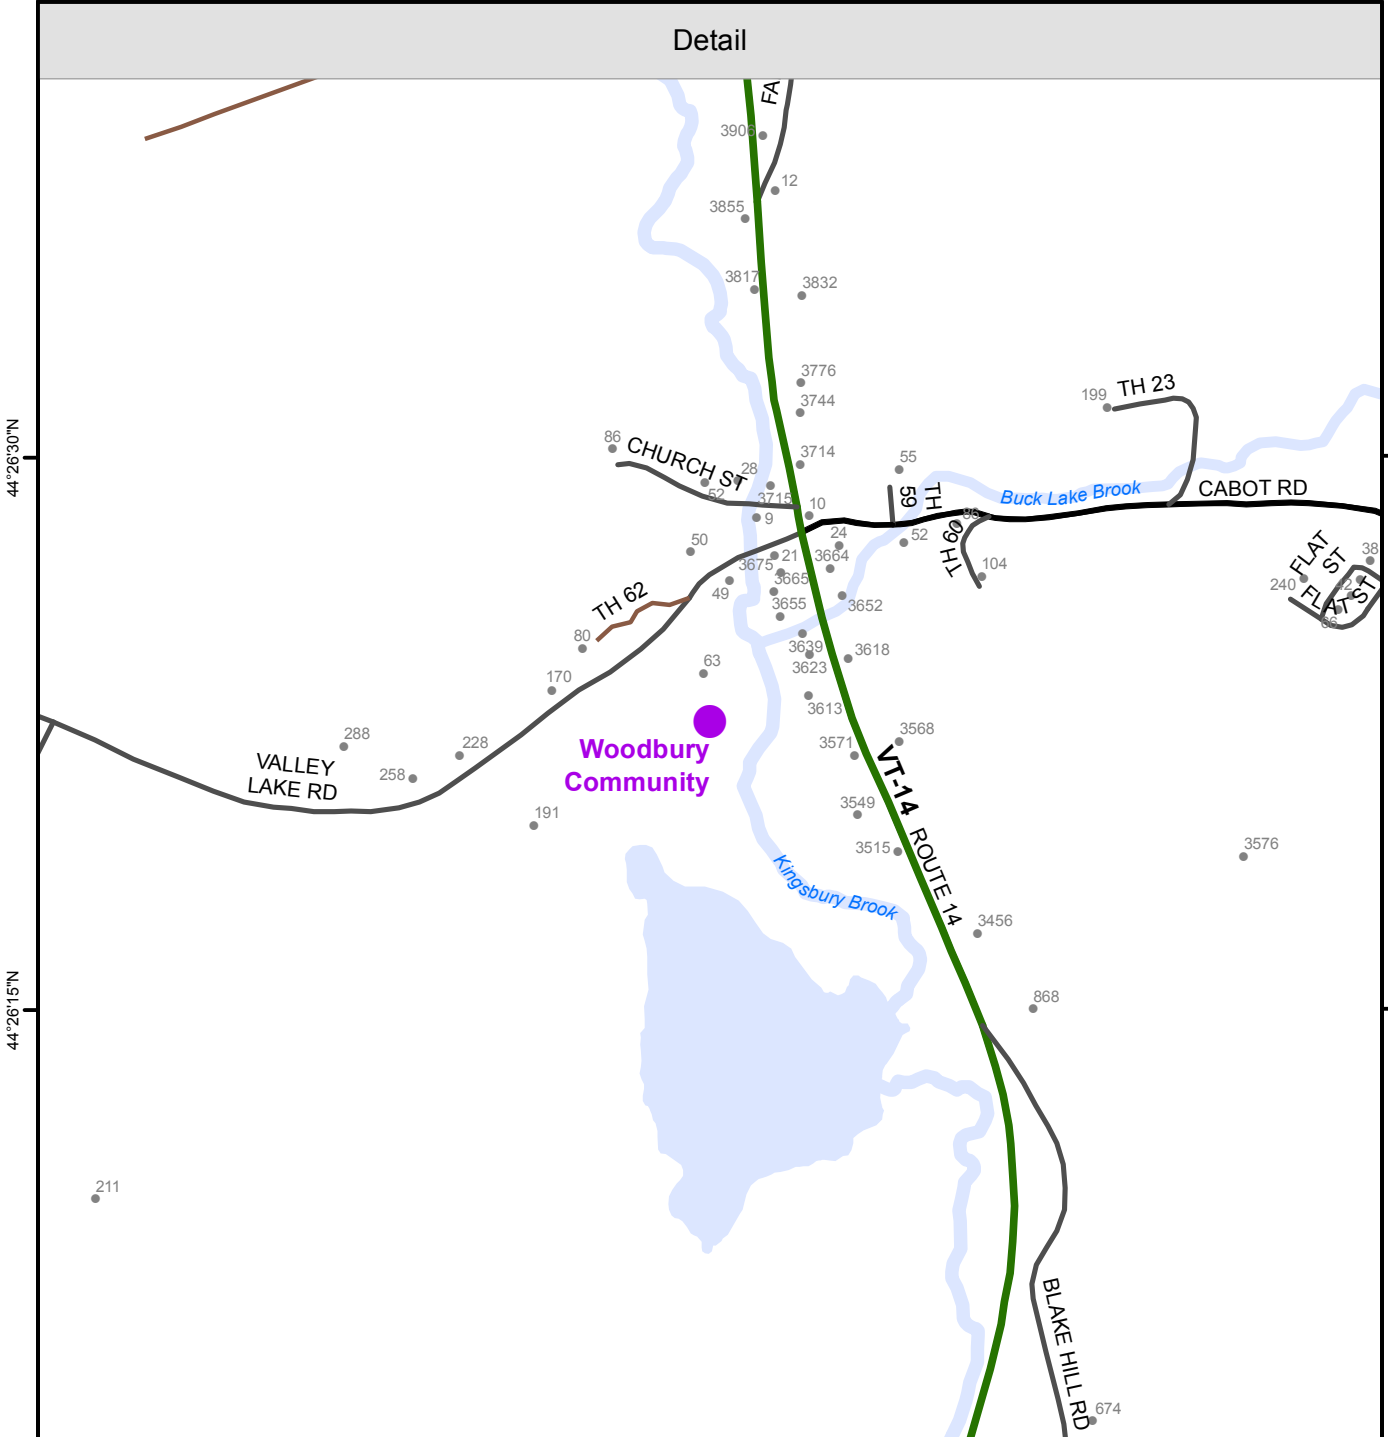

72°25'15"W

72°25'0"W

72°24'45"W

Detail

State

Town

Atlas of Vermont Public Libraries

Woodbury Community