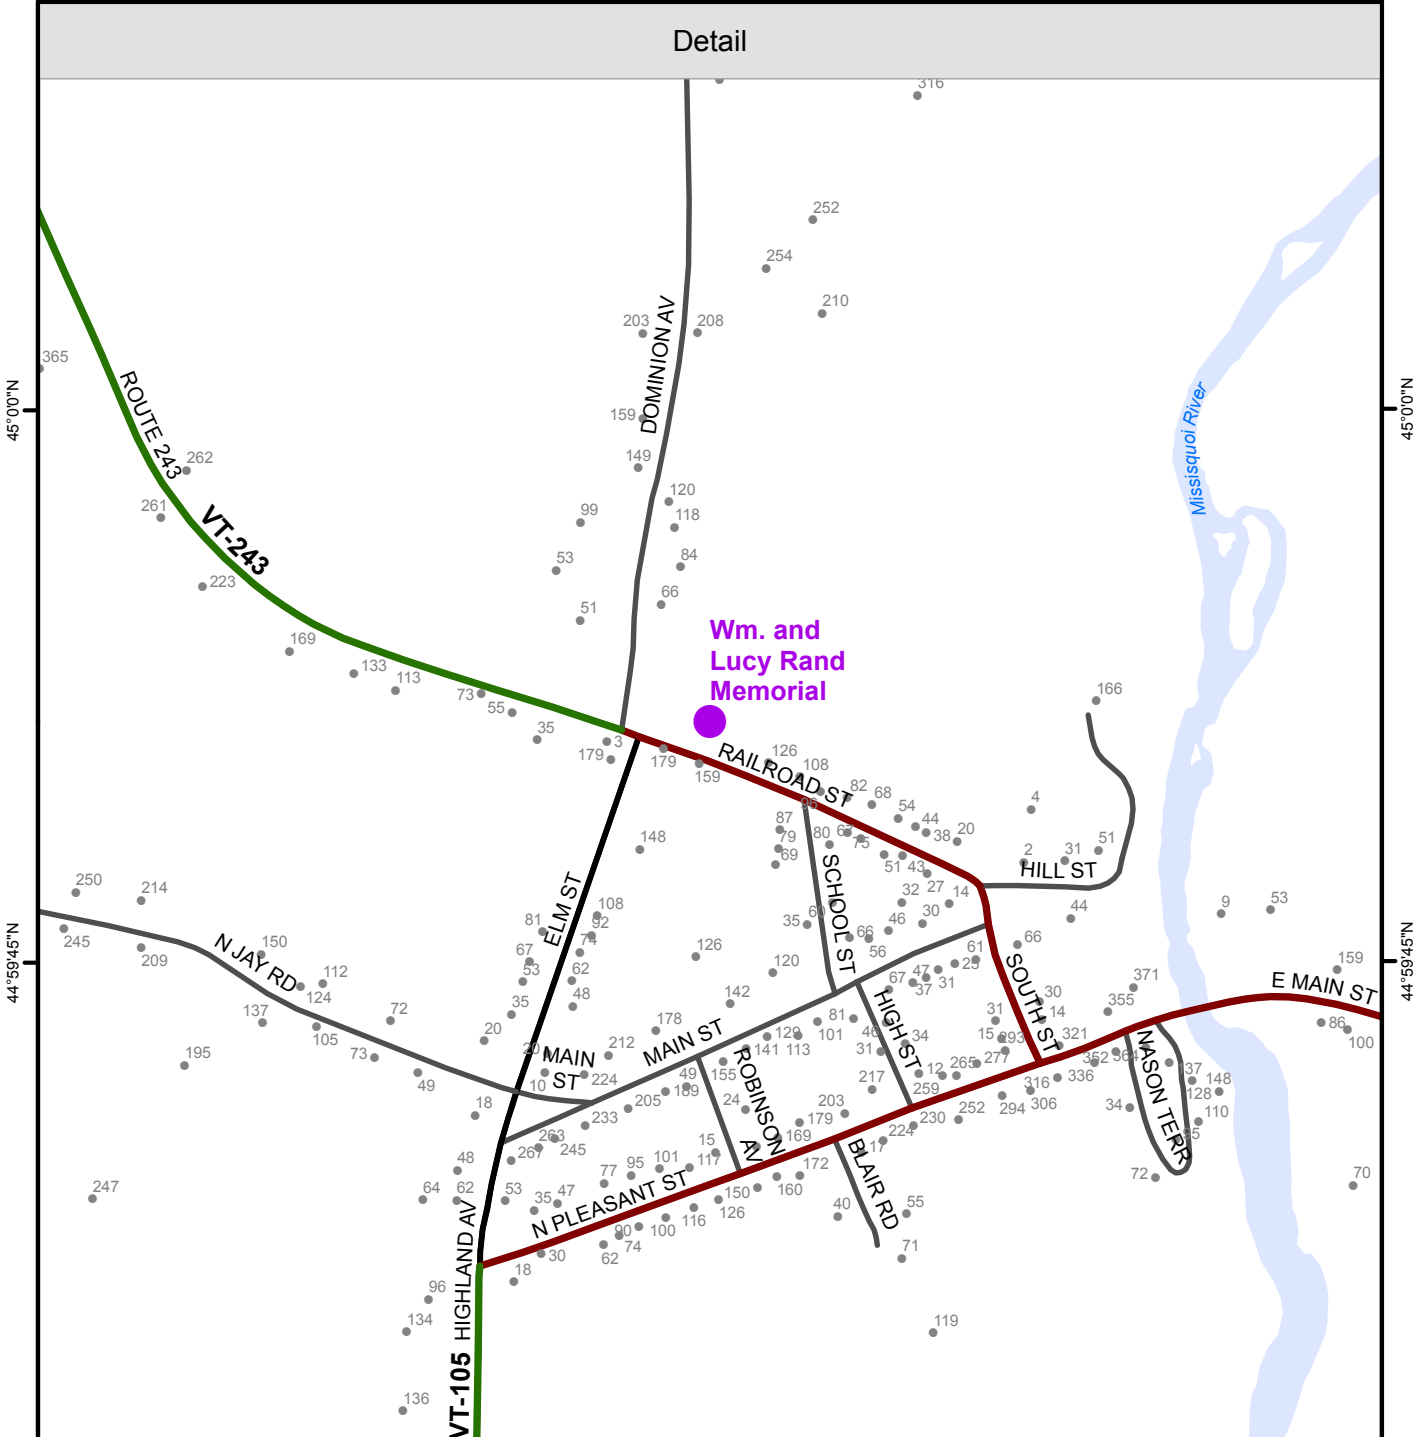

72°24'30"W

72°24'15"W

72°24'0"W

Detail

45°00'N

44°59'45"N

45°00'N

44°59'45"N

State

Town

Atlas of Vermont Public Libraries
Wm. and Lucy Rand Memorial
TROY

E911 Address: 160 RAILROAD ST

Mailing Address:
 PO Box 509
 North Troy, VT 05868
 Tel. (802) 988-4741

Hours open: Please contact library for schedule