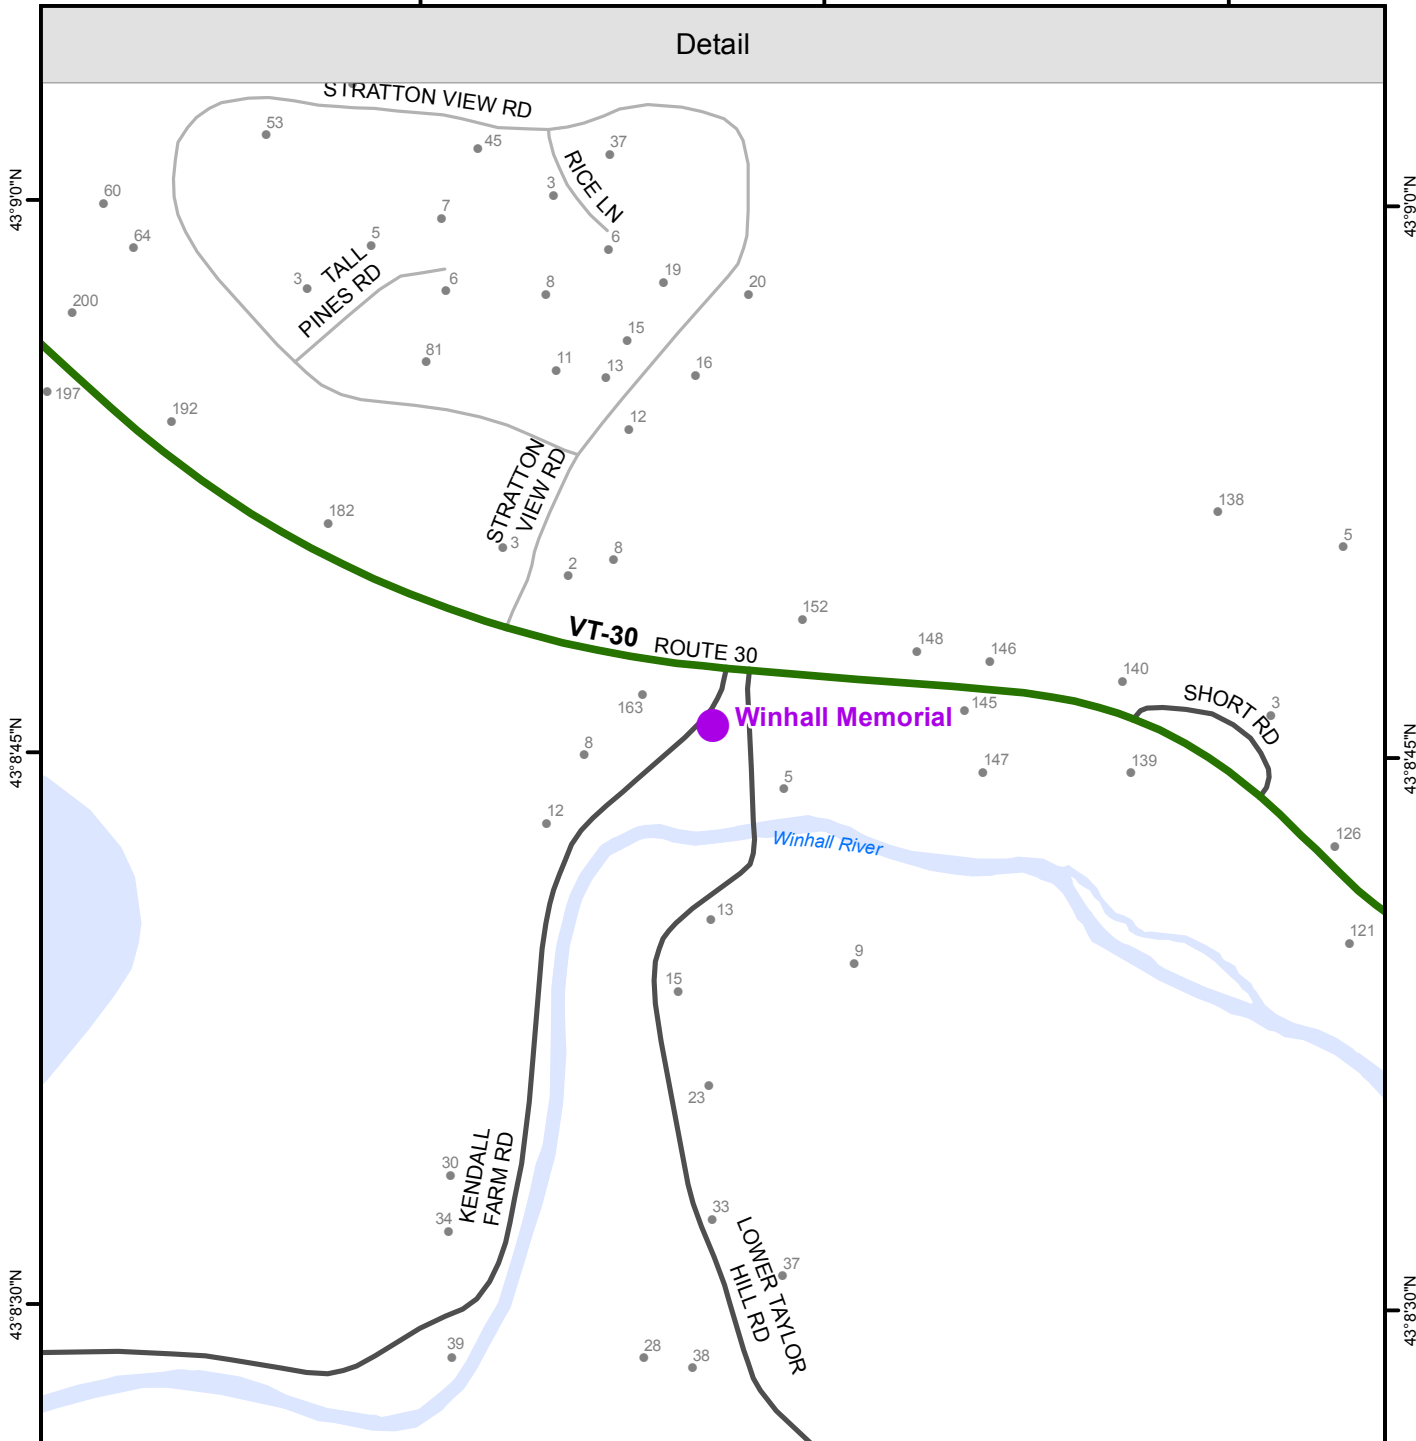

72°54'0"W

72°53'45"W

72°53'30"W

Detail

State

Town

Atlas of Vermont Public Libraries

Winhall Memorial

WINHALL

E911 Address: 2 LOWER TAYLOR HILL RD

Mailing Address:
 PO Box 738
 Bondville, VT 05340
 Tel. (802) 297-9741

Hours open: Please contact library for schedule

- Public Library
- E911 Building