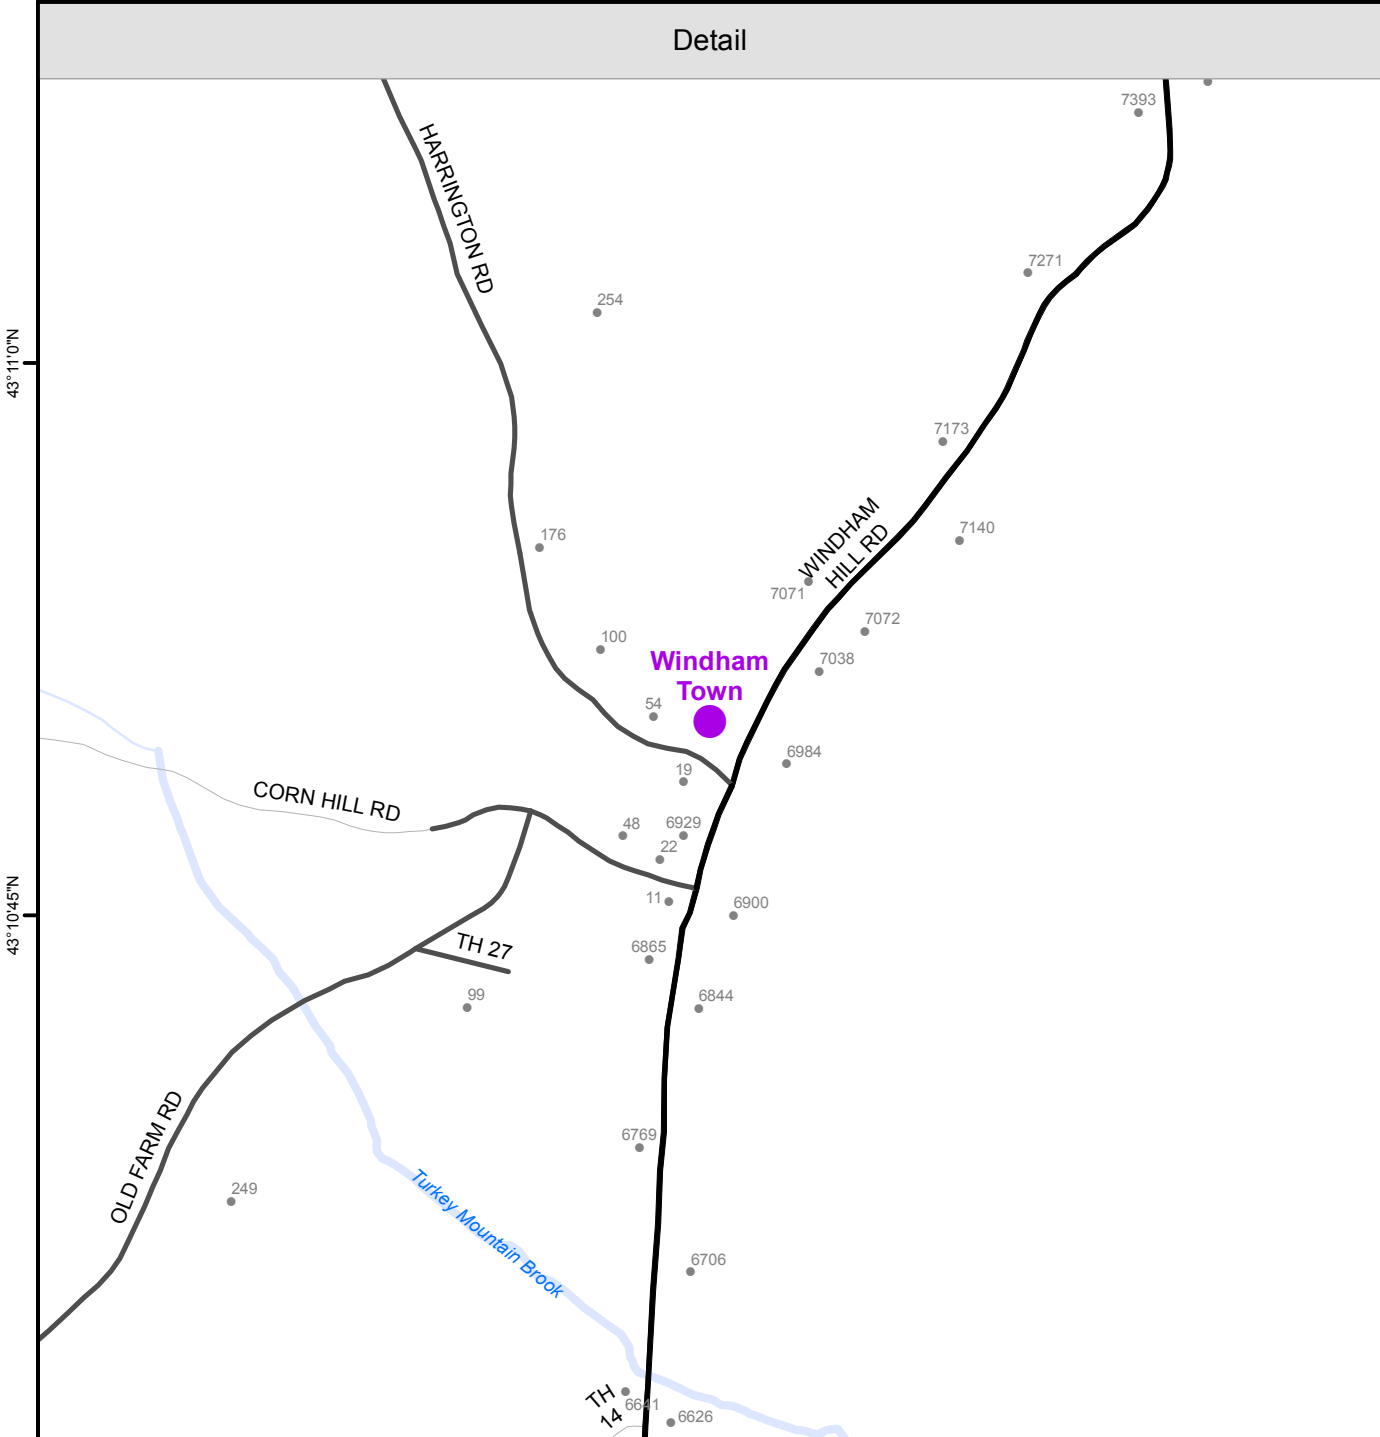

72°43'45"W

72°43'30"W

72°43'15"W

Detail

43°11'0"N

43°10'45"N

43°11'0"N

43°10'45"N

Atlas of Vermont Public Libraries Windham Town WINDHAM

E911 Address: 26 HARRINGTON RD

Mailing Address:
c/o 7071 Windham Hill Rd
Windham, VT 05359
Tel. (802) 875-2244

Hours open: Please contact library for schedule