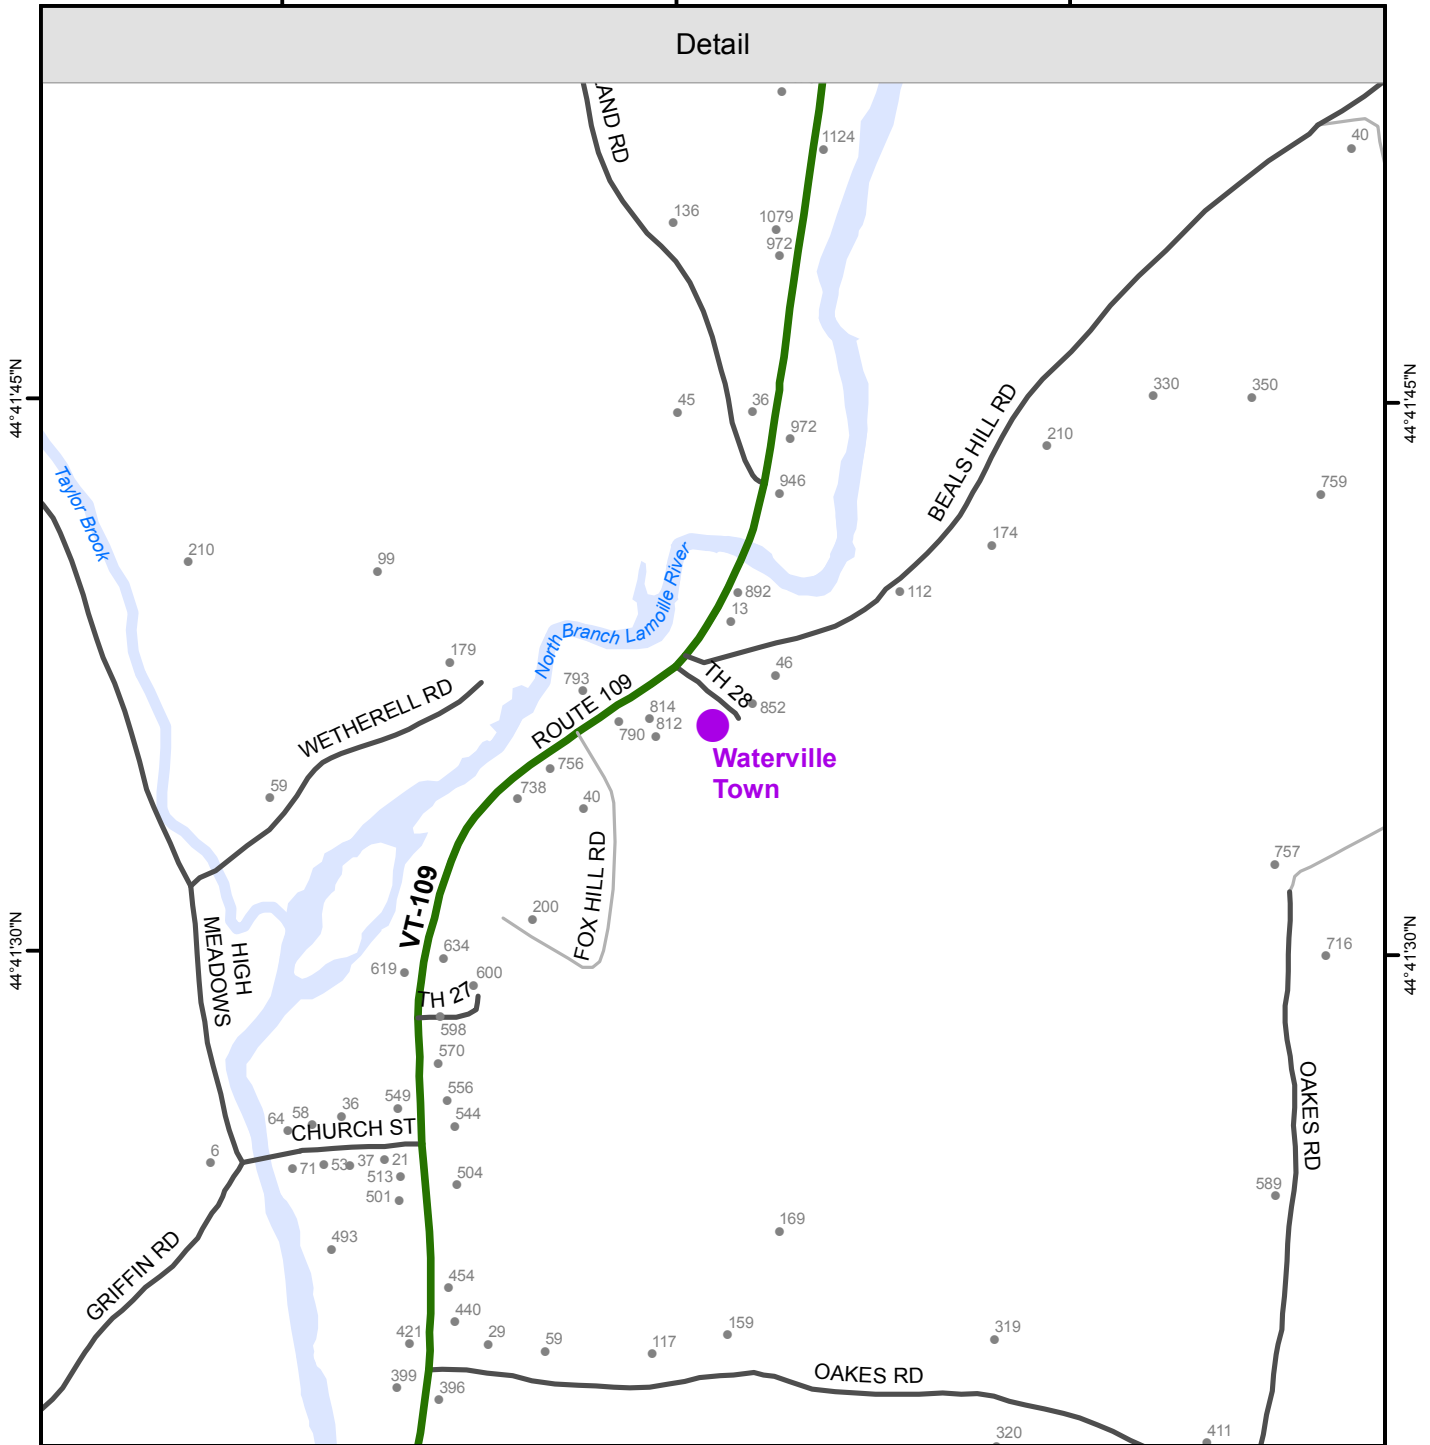

72°46'15"W

72°46'0"W

72°45'45"W

Detail

44°41'45"N

44°41'30"N

44°41'45"N

44°41'30"N

State

Town

Atlas of Vermont Public Libraries
Waterville Town
WATERVILLE

E911 Address: 850 VT ROUTE 109

Mailing Address:
 1380 Lapland Rd
 Waterville, VT 05492
 Tel. 98

Hours open: Please contact library for schedule