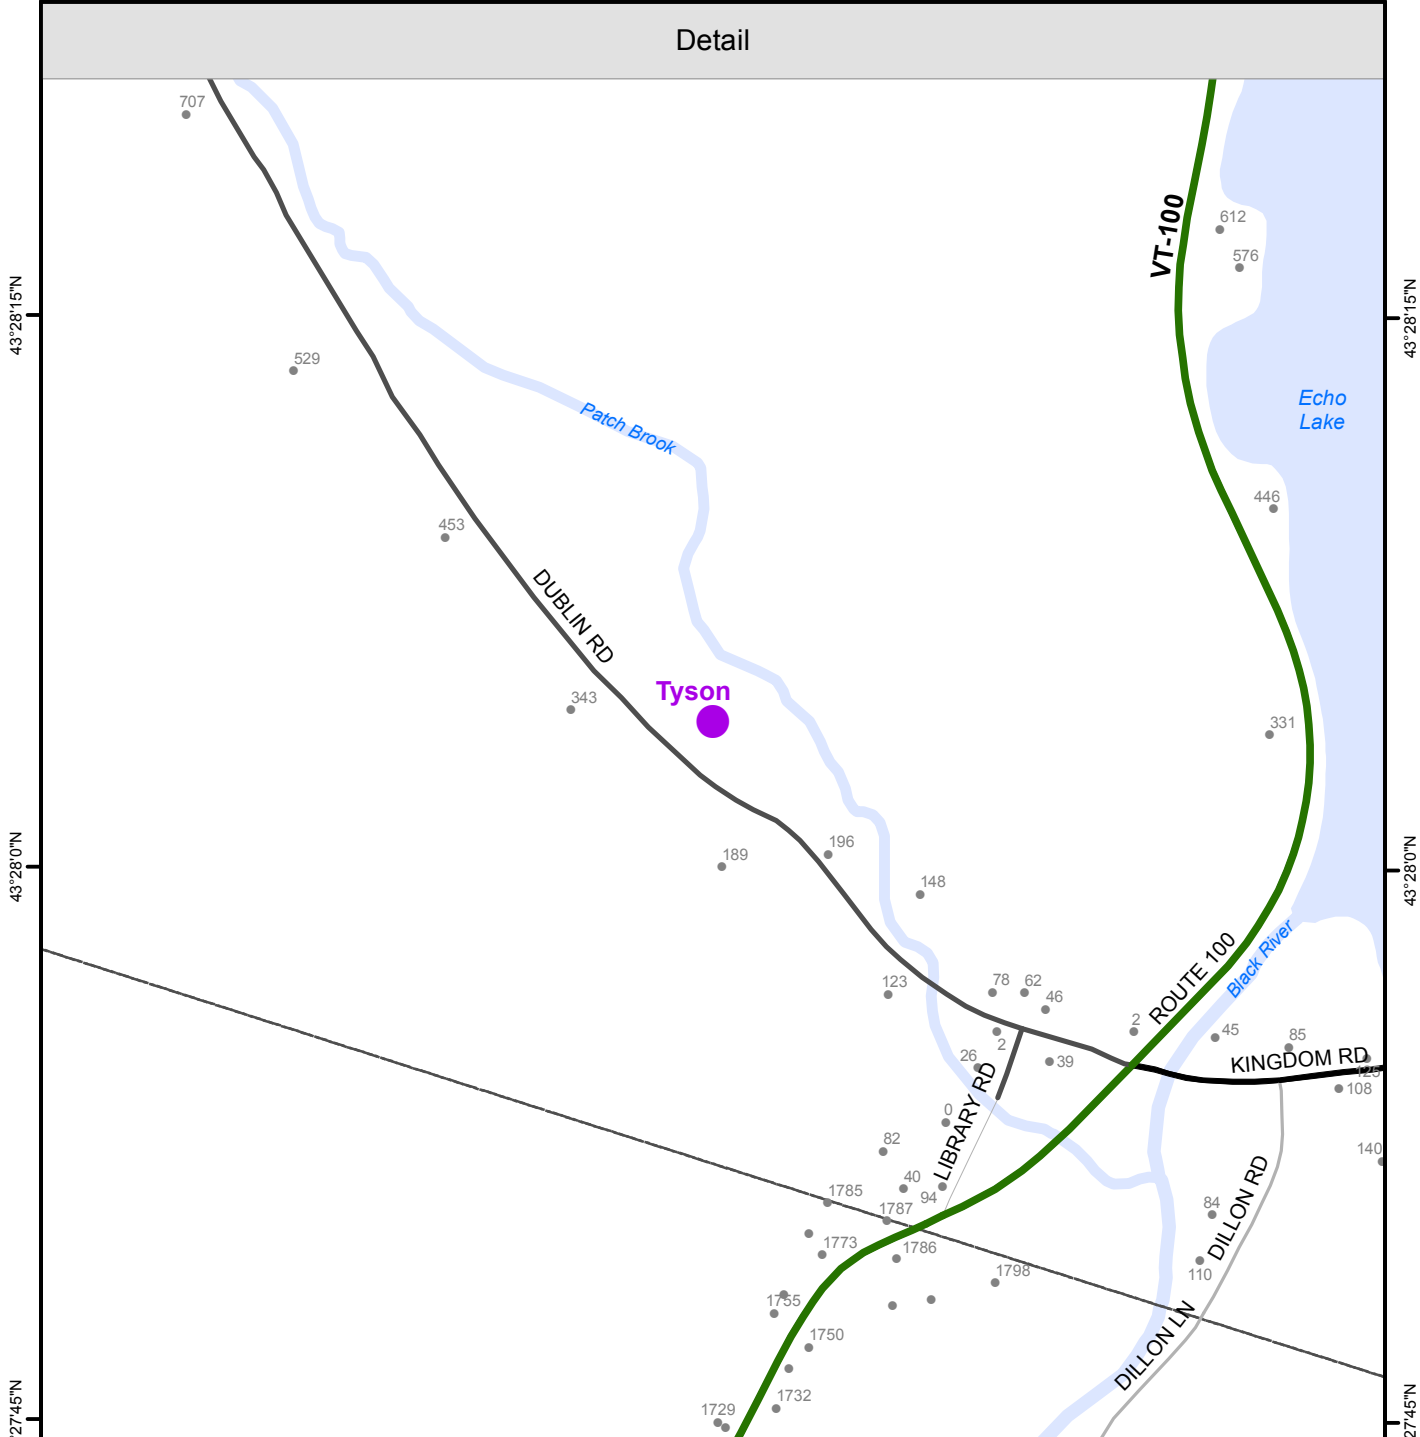

72°42'45"W

72°42'30"W

72°42'15"W

Detail

Atlas of Vermont Public Libraries

Tyson PLYMOUTH

E911 Address: 286 DUBLIN RD

Mailing Address:
867 Route 100
Ludlow, VT 05056
Tel. 98