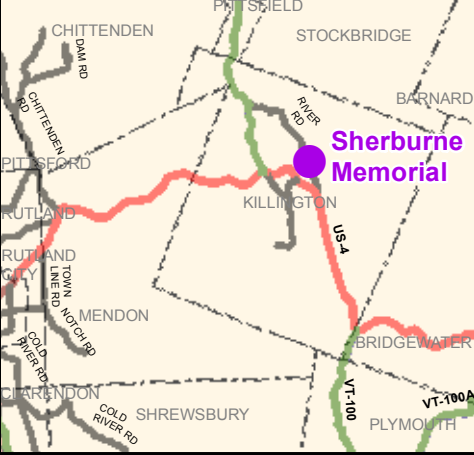

72°47'0"W

72°46'45"W

72°46'30"W

72°46'15"W

### State

### Town

### Sherburne Memorial