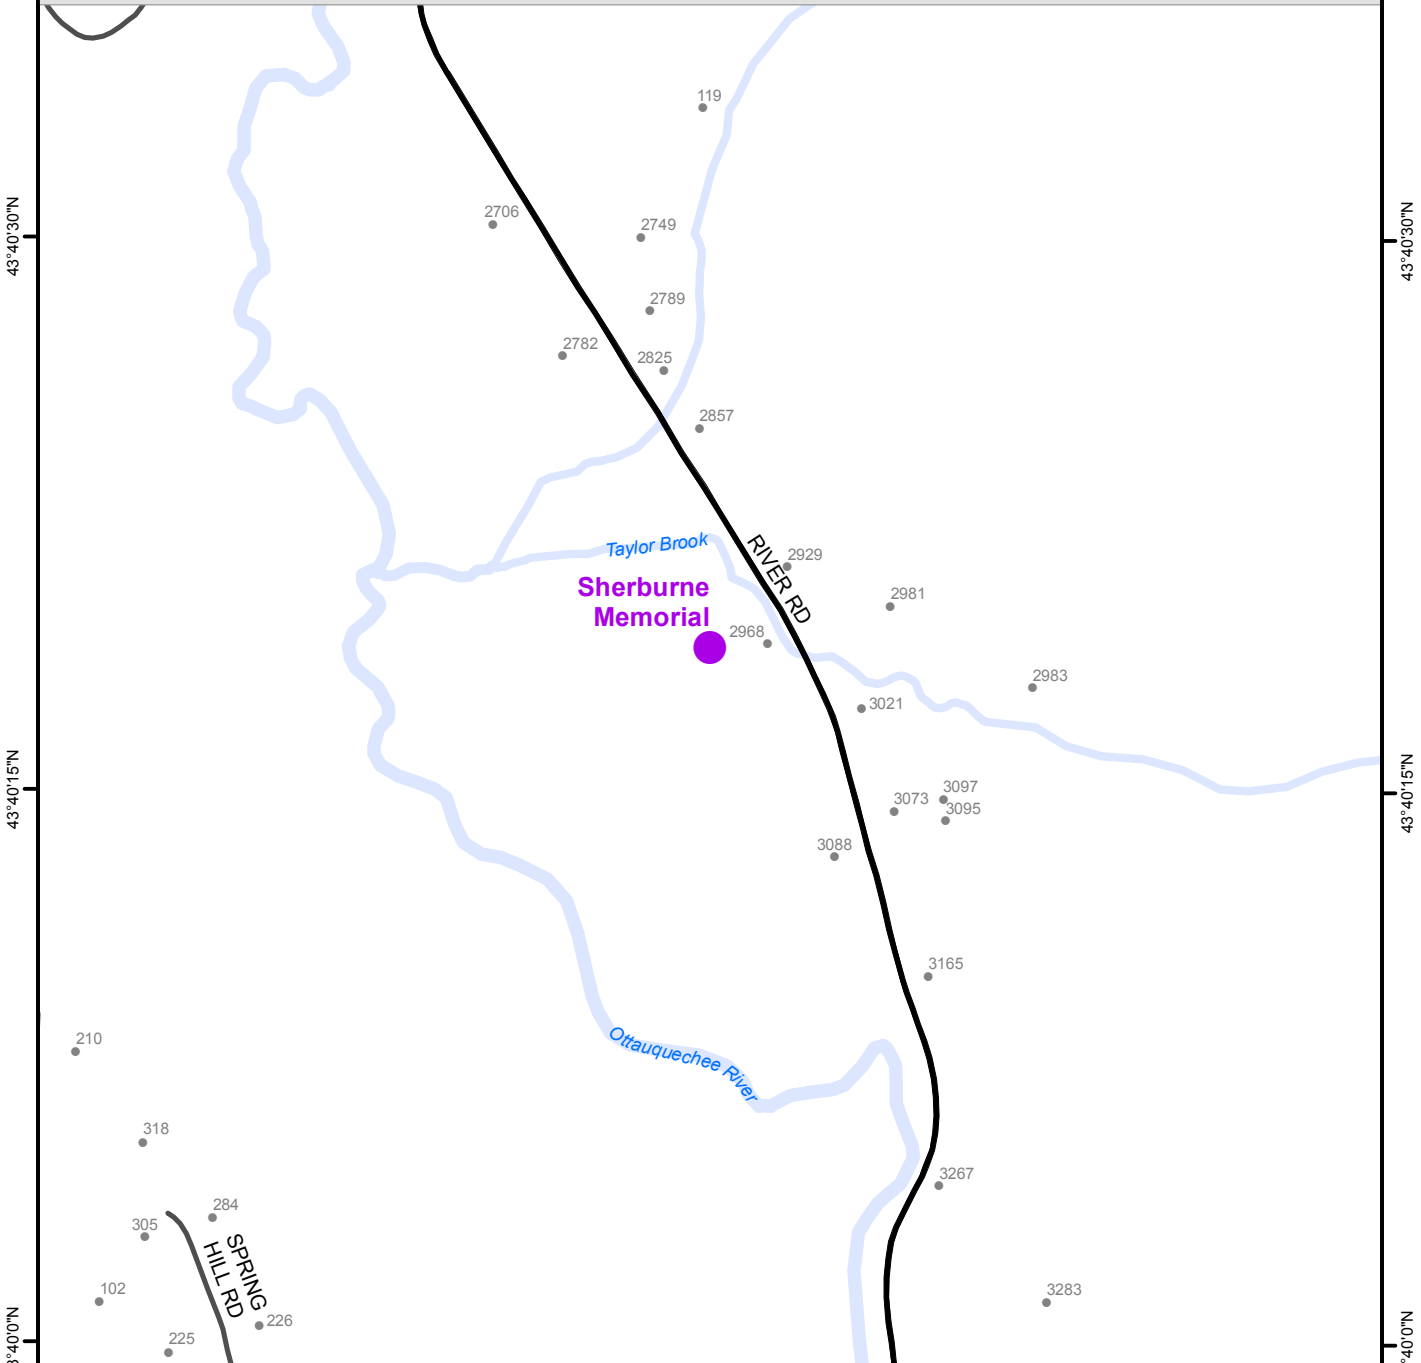

72°47'0"W

72°46'45"W

72°46'30"W

72°46'15"W

### State

### Town

### Sherburne Memorial