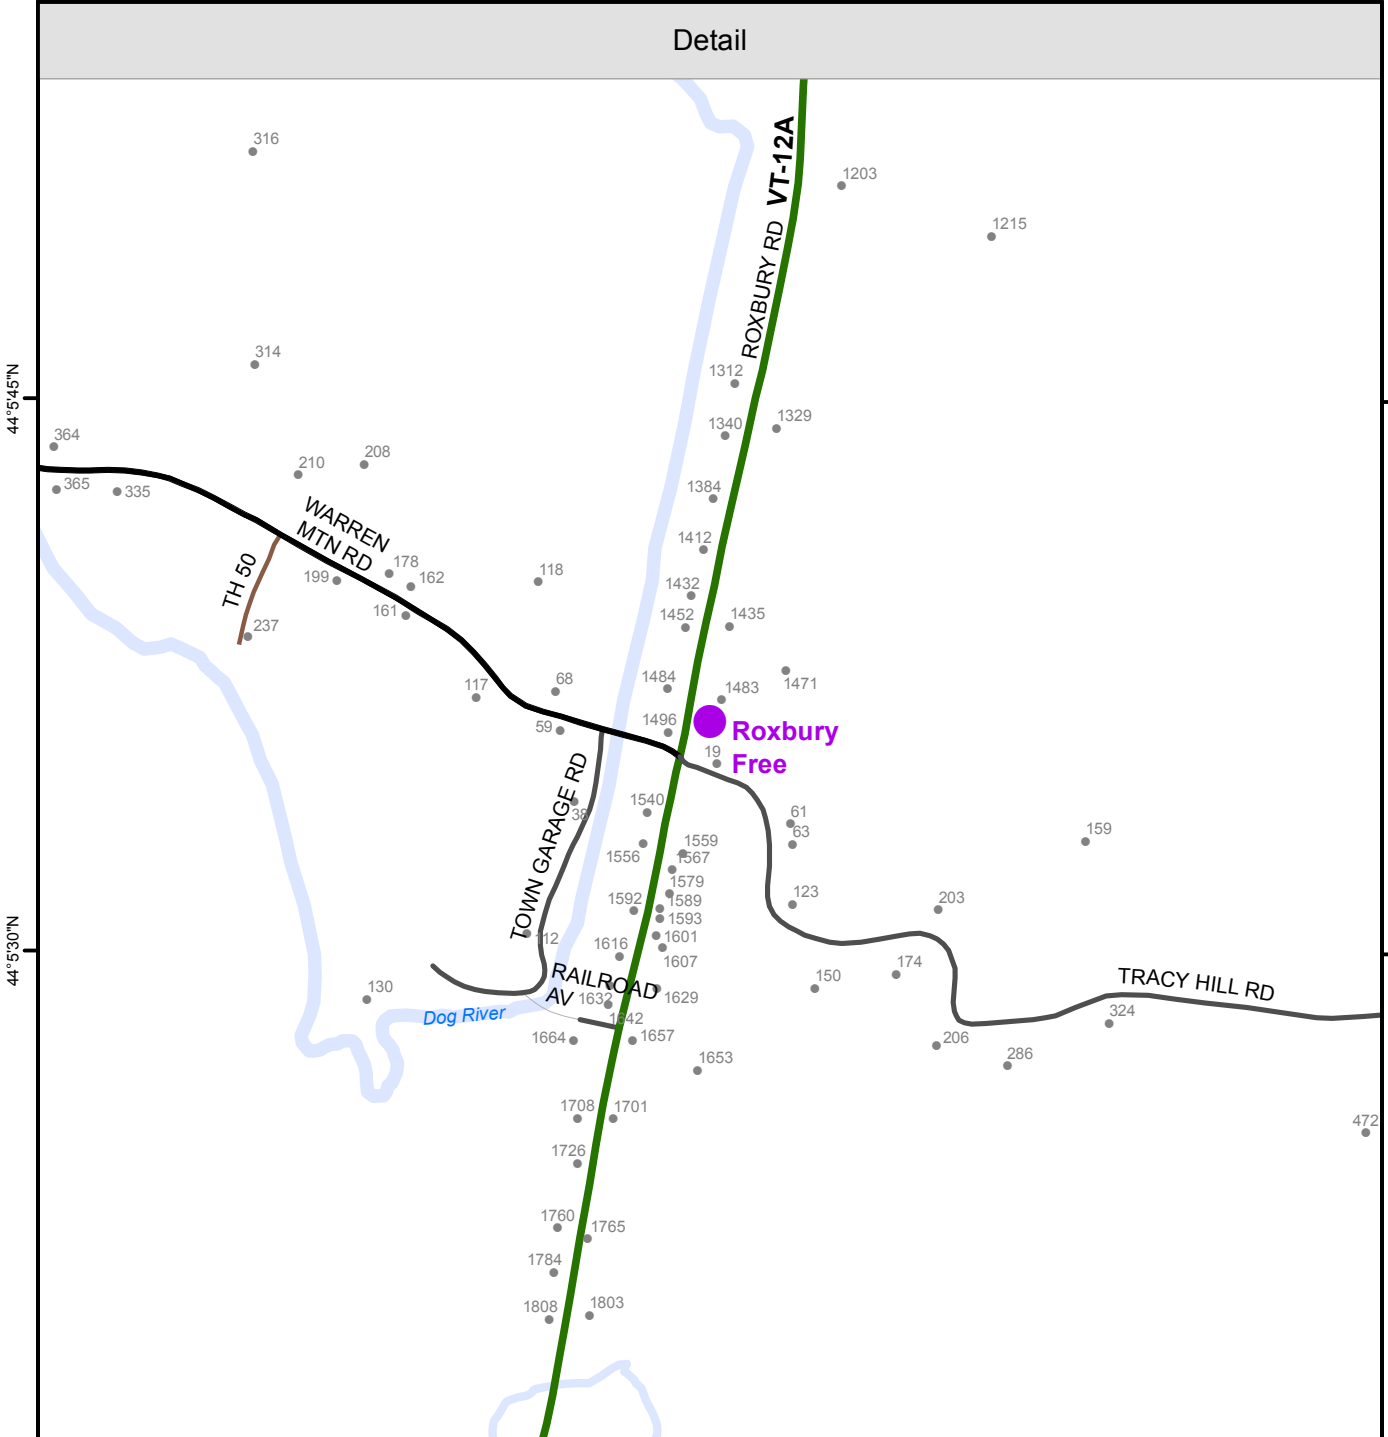

72°44'15"W

72°44'0"W

72°43'45"W

Detail

44°5'45"N

44°5'30"N

44°5'45"N

44°5'30"N

State

Town

Atlas of Vermont Public Libraries Roxbury Free ROXBURY

E911 Address: 1491 ROXBURY RD

Mailing Address:
 PO Box 95
 Roxbury, VT 05669
 Tel. (802) 485-6860

Hours open: Please contact library for schedule