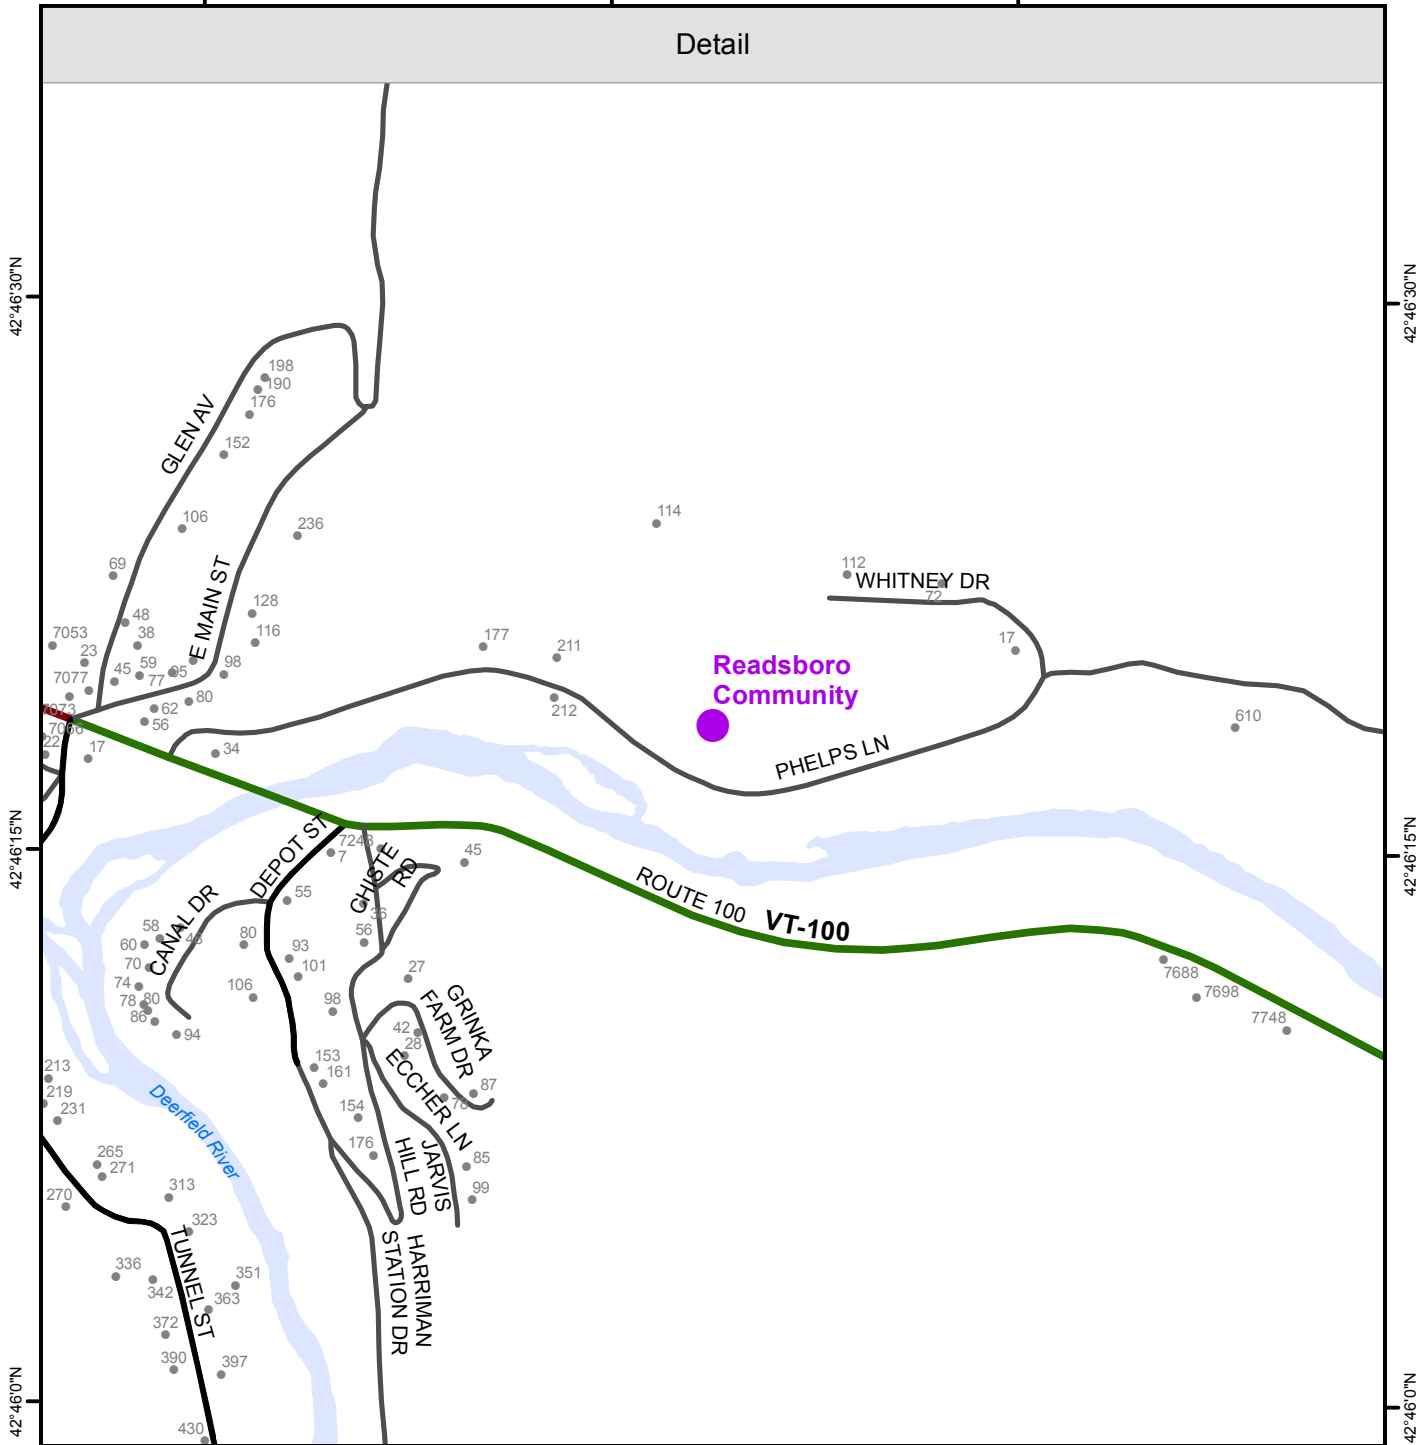

72°56'45"W

72°56'30"W

72°56'15"W

Detail

State

Town

Atlas of Vermont Public Libraries Readsboro Community READSBORO

E911 Address: 301 PHELPS LN