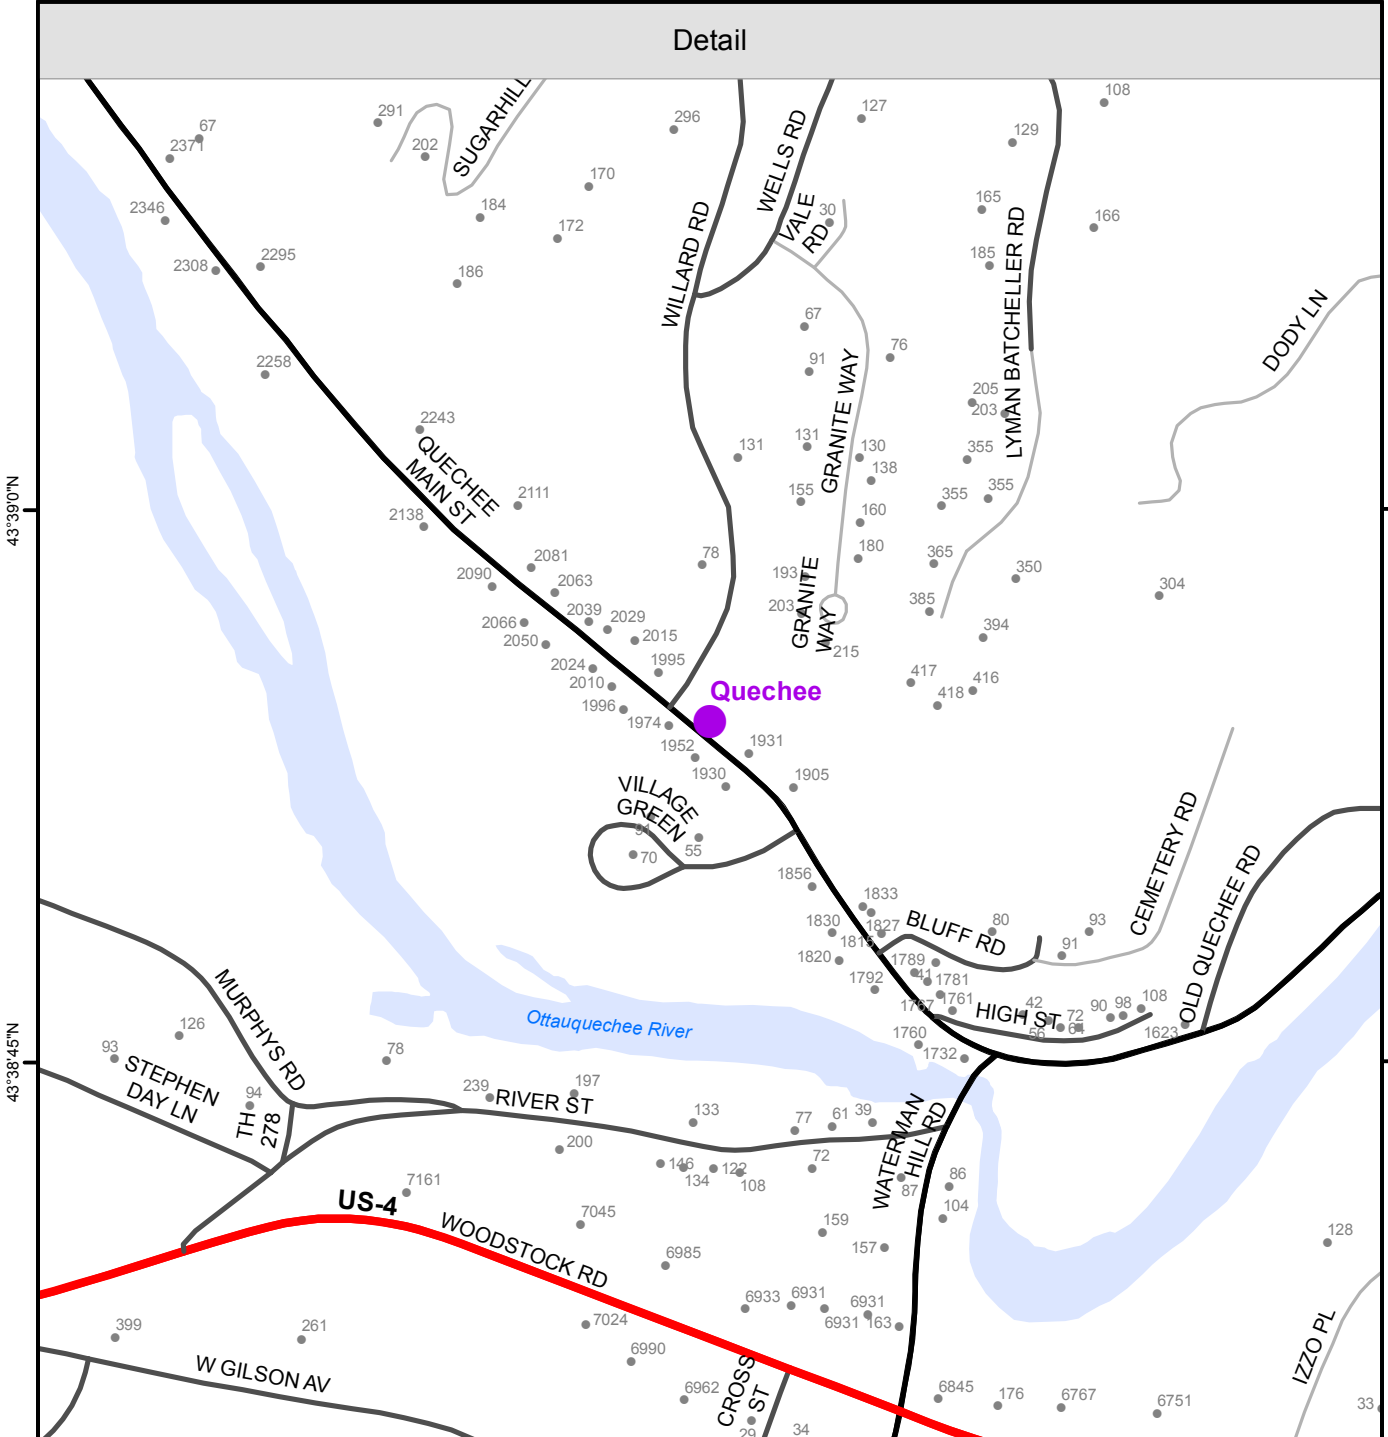

72°25'30"W

72°25'15"W

72°25'0"W

Detail

43°39'0"N

43°38'45"N

43°39'0"N

43°38'45"N

State

Town

Atlas of Vermont Public Libraries

Quechee

HARTFORD

E911 Address: 1957 QUECHEE MAIN ST

Mailing Address:
 PO Box 384
 Quechee, VT 05001
 Tel. (802) 295-1232

Hours open: Please contact library for schedule