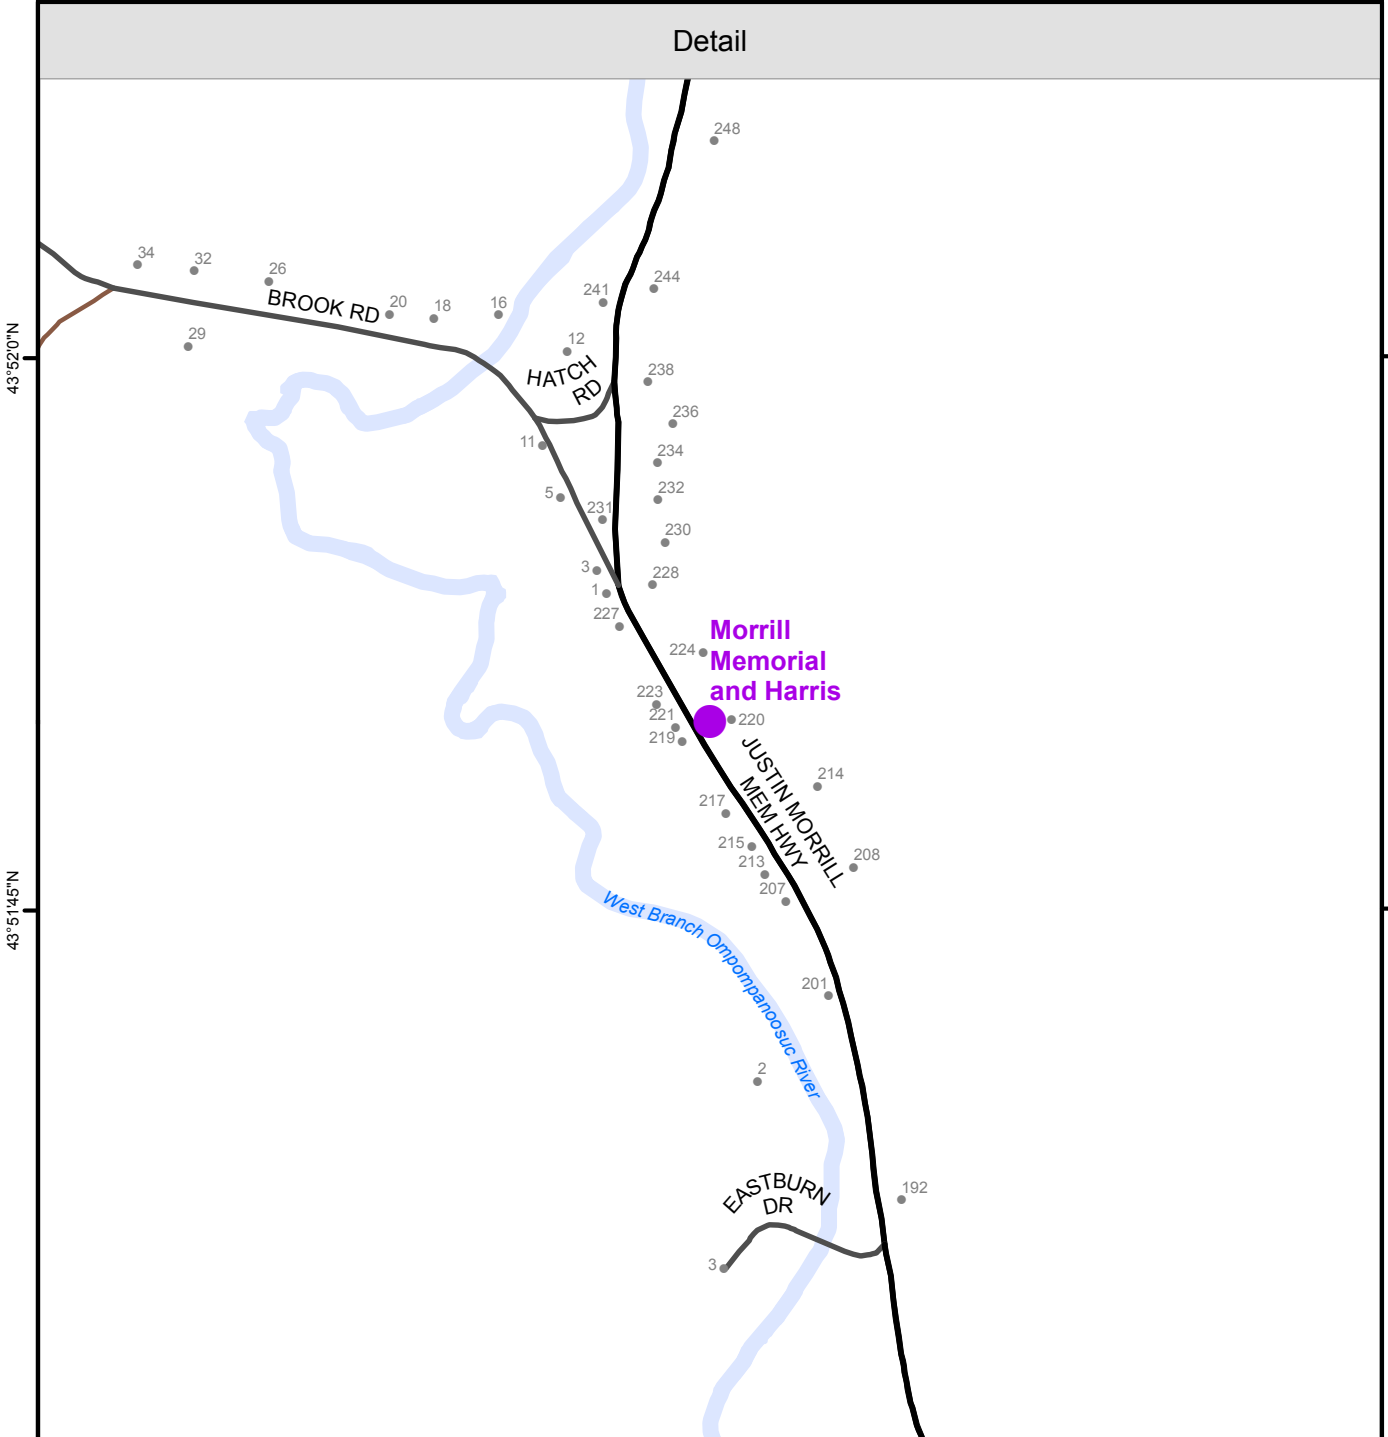

72°22'45"W

72°22'30"W

72°22'15"W

Detail

43°52'0"N

43°51'45"N

43°52'0"N

43°51'45"N

State

Morrill Memorial and Harris

Town

Morrill Memorial and Harris

Atlas of Vermont Public Libraries Morrill Memorial and Harris STRAFFORD

E911 Address: 220 JUSTIN MORRILL MEM HWY

Mailing Address:
PO Box 110
Strafford, VT 05072
Tel. (802) 765-4037