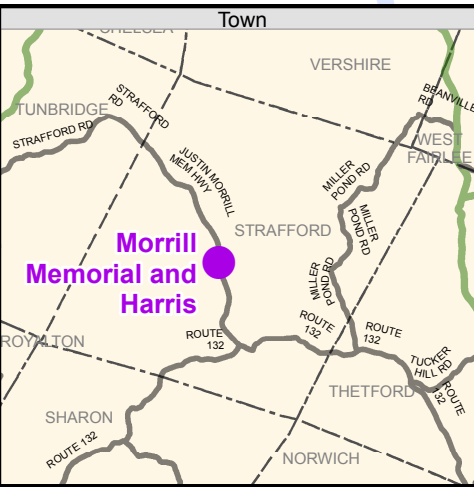

72°22'45"W

72°22'30"W

72°22'15"W

Detail

43°52'0"N

43°51'45"N

43°52'0"N

43°51'45"N

State

Morrill Memorial and Harris

Town

Morrill Memorial and Harris

Atlas of Vermont Public Libraries Morrill Memorial and Harris STRAFFORD

E911 Address: 220 JUSTIN MORRILL MEM HWY

Mailing Address:
PO Box 110
Strafford, VT 05072
Tel. (802) 765-4037