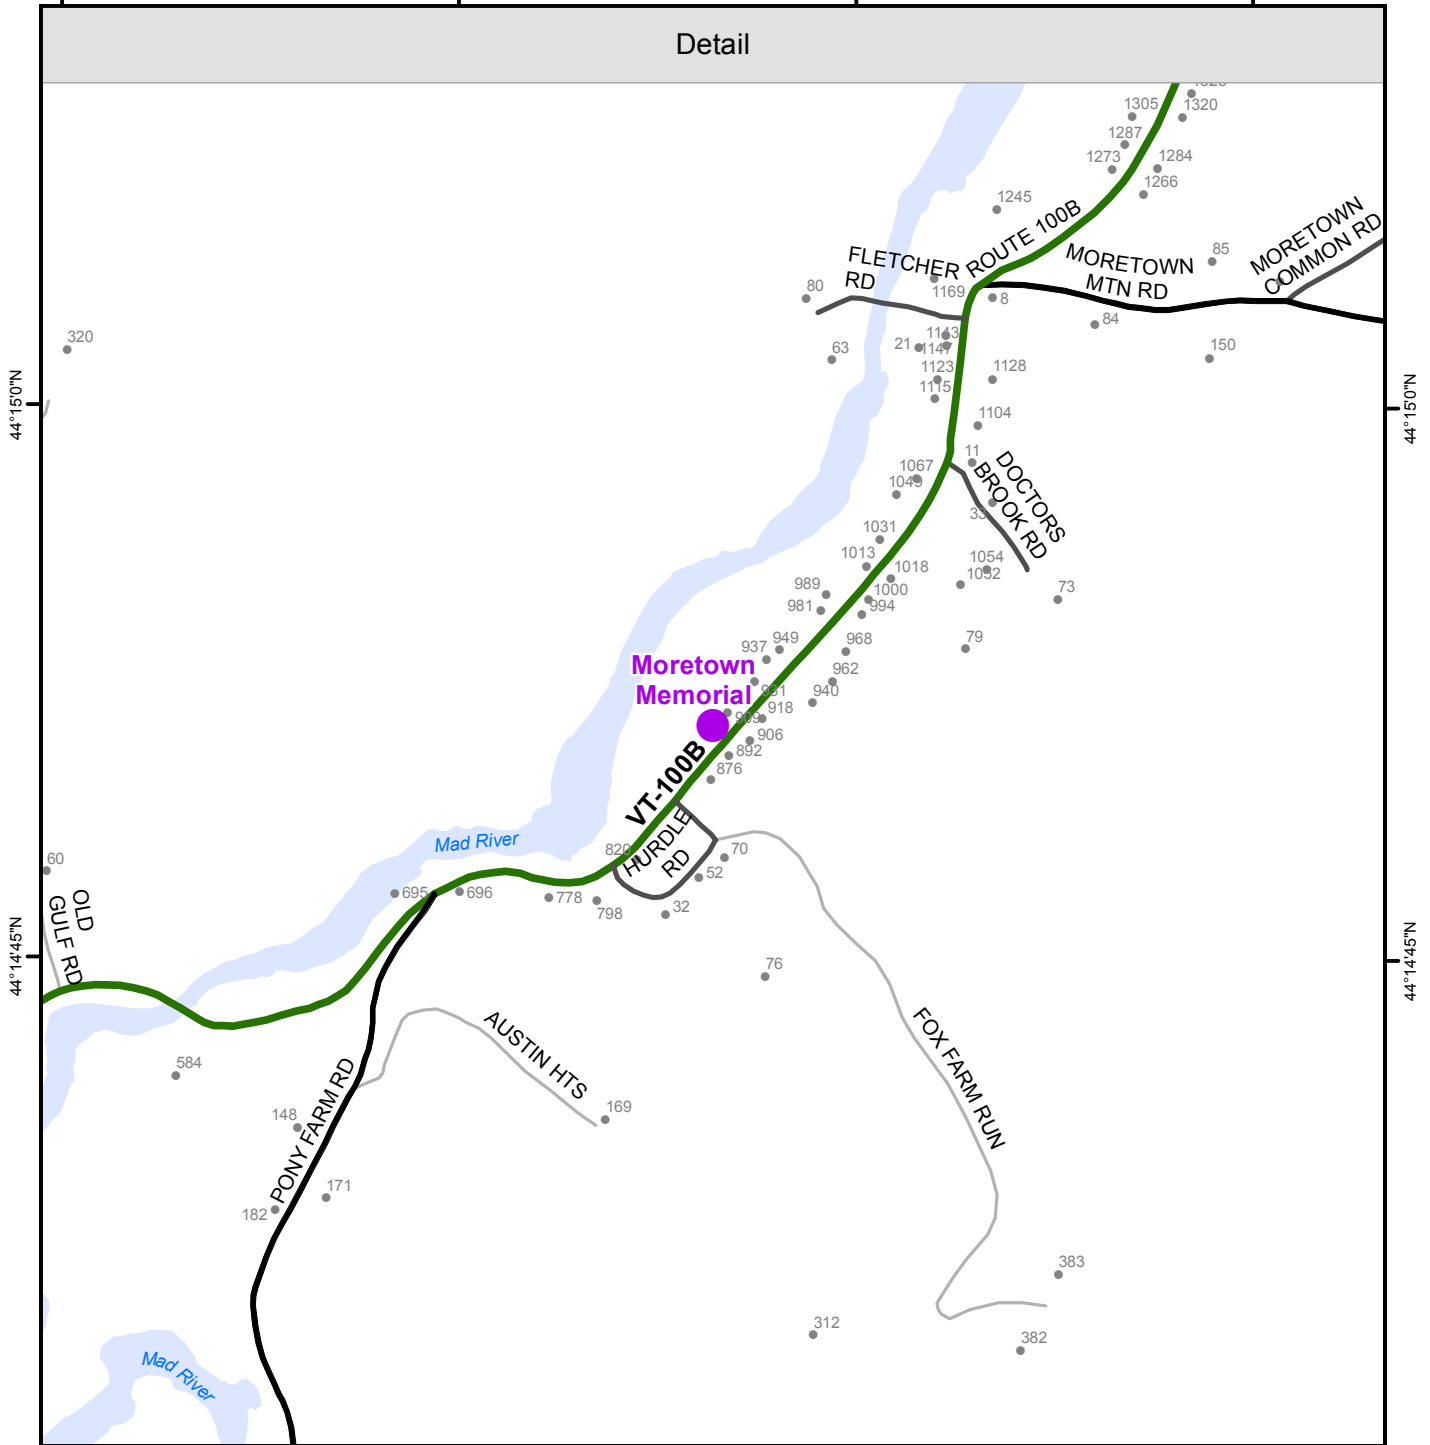

72°46'15"W

72°46'0"W

72°45'45"W

72°45'30"W

Detail

State

Town

Atlas of Vermont Public Libraries Moretown Memorial MORETOWN

E911 Address: 897 VT ROUTE 100B

Mailing Address:
897 VT Route 100 B
Moretown, VT 05660
Tel. (802) 496-9728

Hours open: Please contact library for schedule

- Public Library
- E911 Building