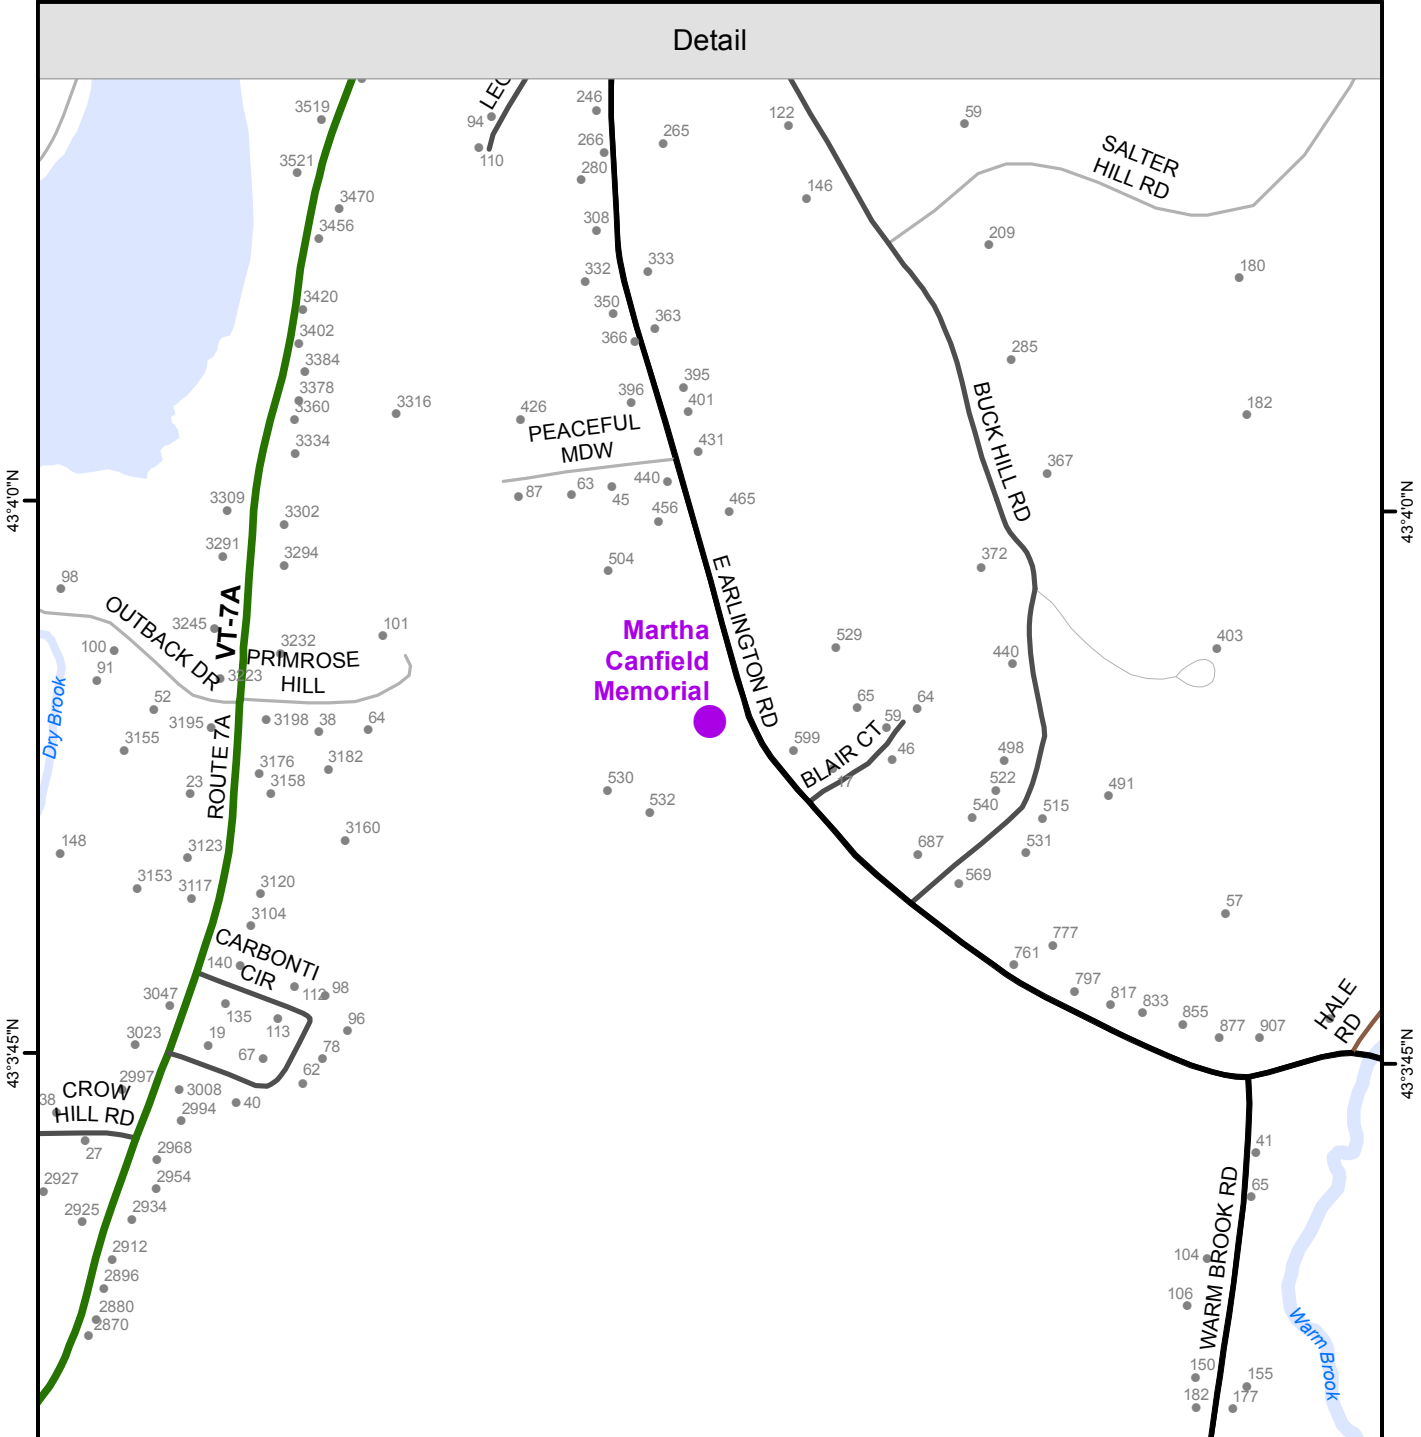

73°9'30"W

73°9'15"W

73°9'0"W

73°8'45"W

Detail

State

Town

Atlas of Vermont Public Libraries Martha Canfield Memorial ARLINGTON