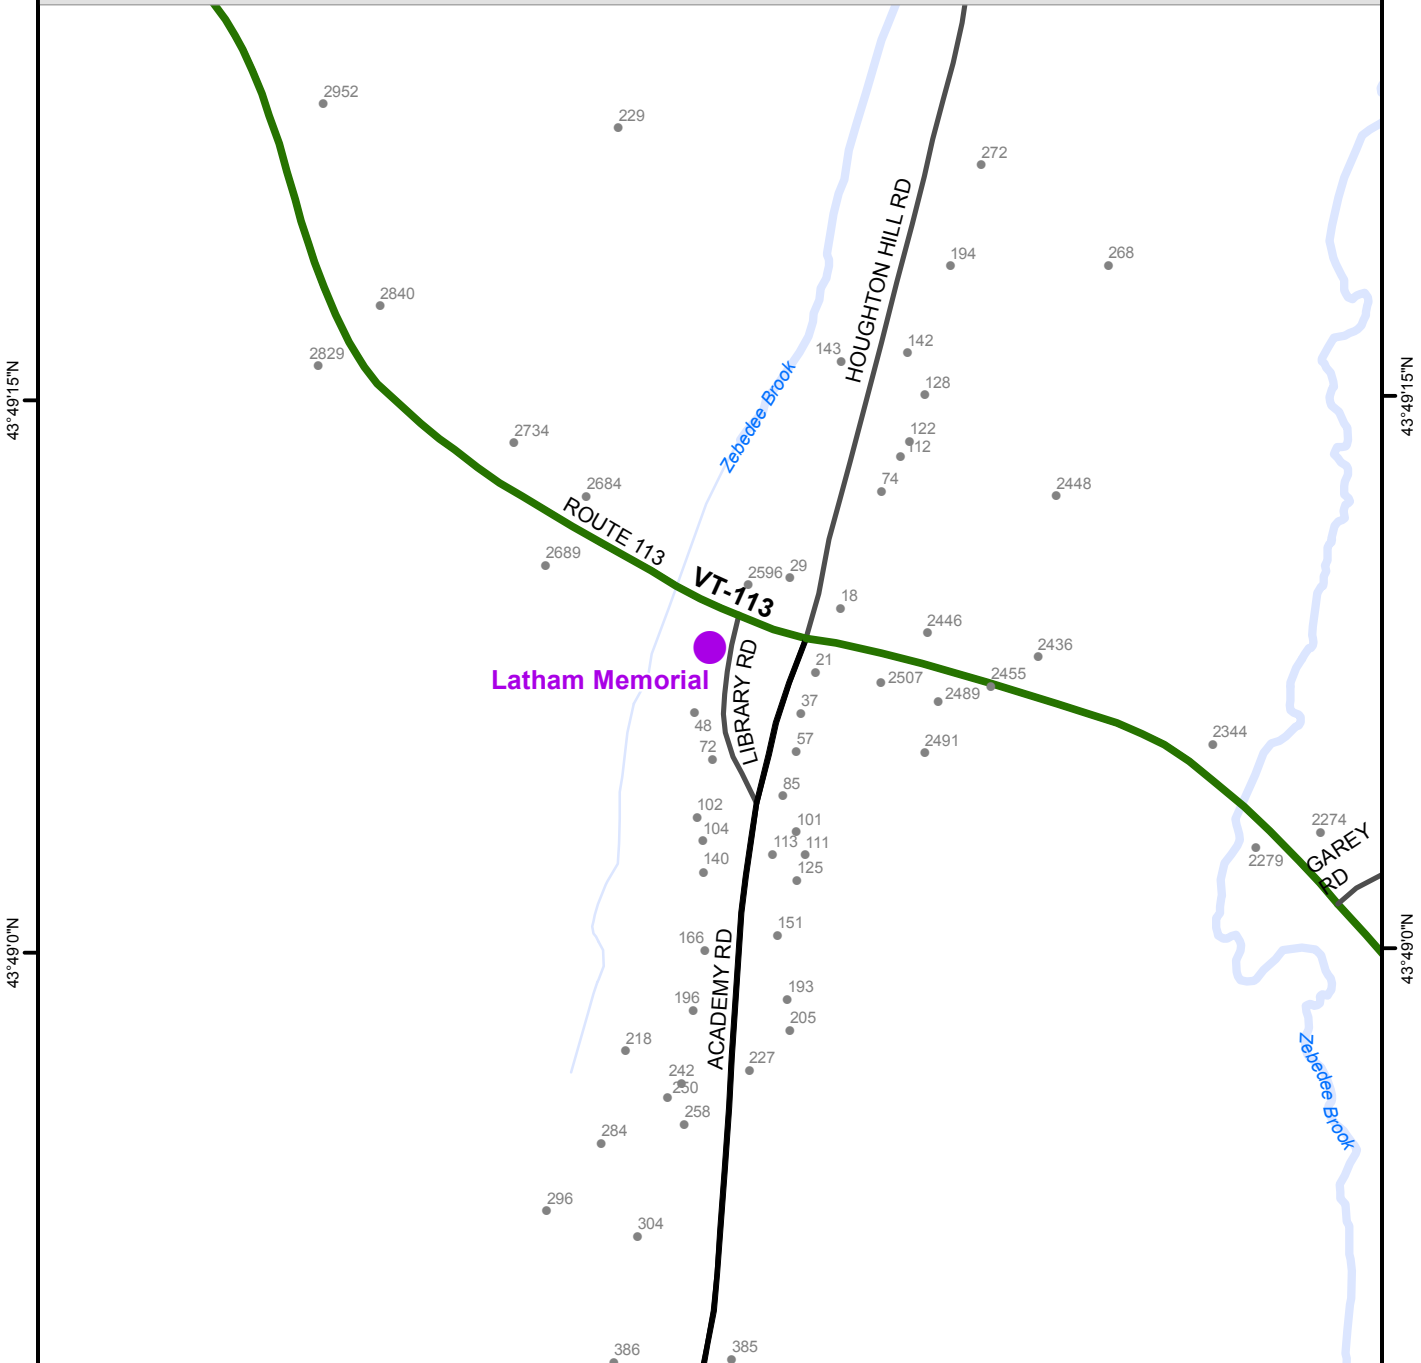

72°14'0"W

72°13'45"W

72°13'30"W

Detail

Atlas of Vermont Public Libraries

Latham Memorial

THETFORD

E911 Address: 16 LIBRARY RD