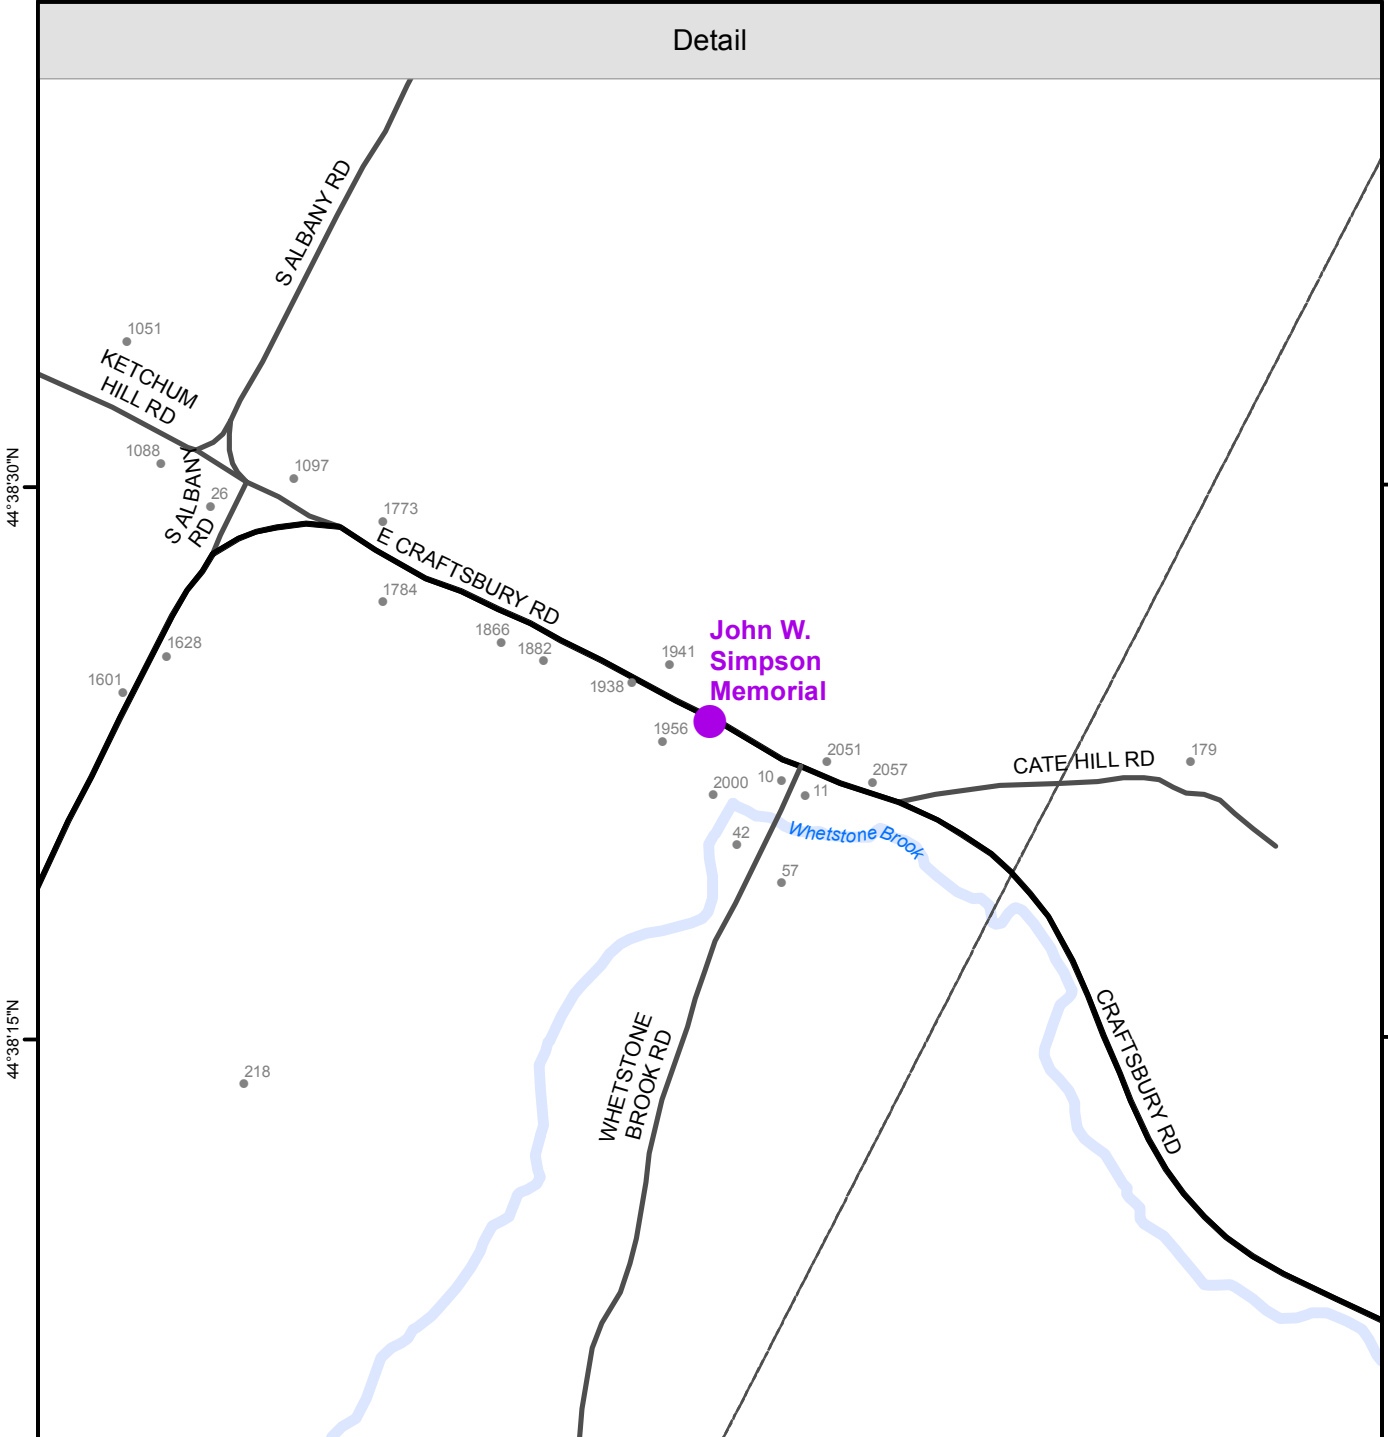

72°20'30"W

72°20'15"W

72°20'0"W

Detail

State

Town

Atlas of Vermont Public Libraries John W. Simpson Memorial CRAFTSBURY

E911 Address: 1972 E CRAFTSBURY RD