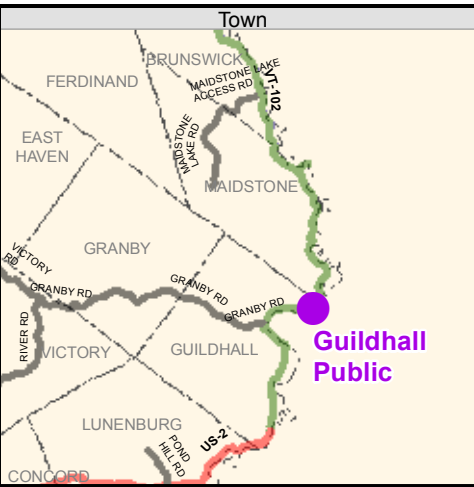

44°33'45"N

State

Town

**Atlas of Vermont Public Libraries**  
**Guildhall Public**  
**GUILDHALL**

E911 Address: 7218 VT ROUTE 102

Mailing Address:  
 PO Box 9  
 Guildhall, VT 05905  
 Tel. 98

Hours open: Please contact library for schedule