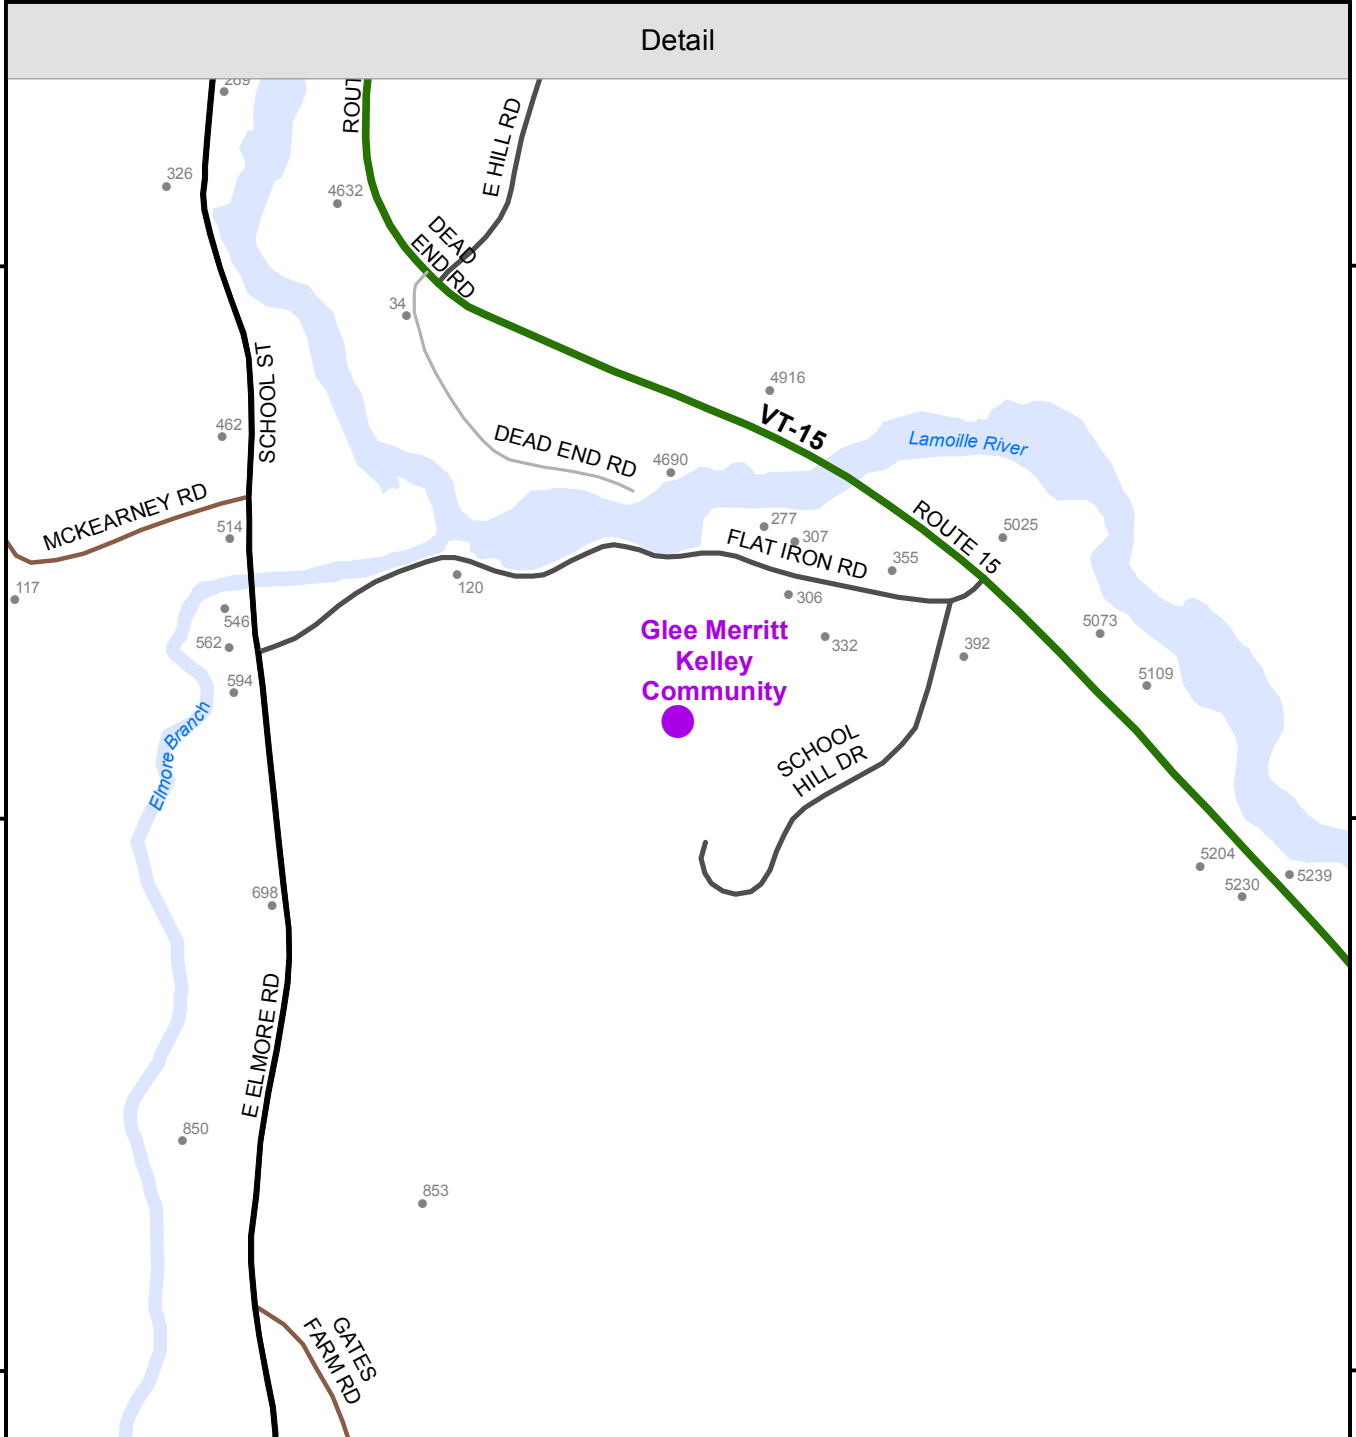

72°27'30"W

72°27'15"W

72°27'0"W

72°26'45"W

Detail

44°32'30"N
44°32'15"N
44°32'0"N

44°32'30"N
44°32'15"N
44°32'0"N

Atlas of Vermont Public Libraries
Glee Merritt Kelley Community
WOLCOTT

E911 Address: 320 SCHOOL HILL DR

Mailing Address:
 PO Box 179
 Wolcott, VT 05680
 Tel. (802) 472-6551

Hours open: Please contact library for schedule

- Public Library
- E911 Building