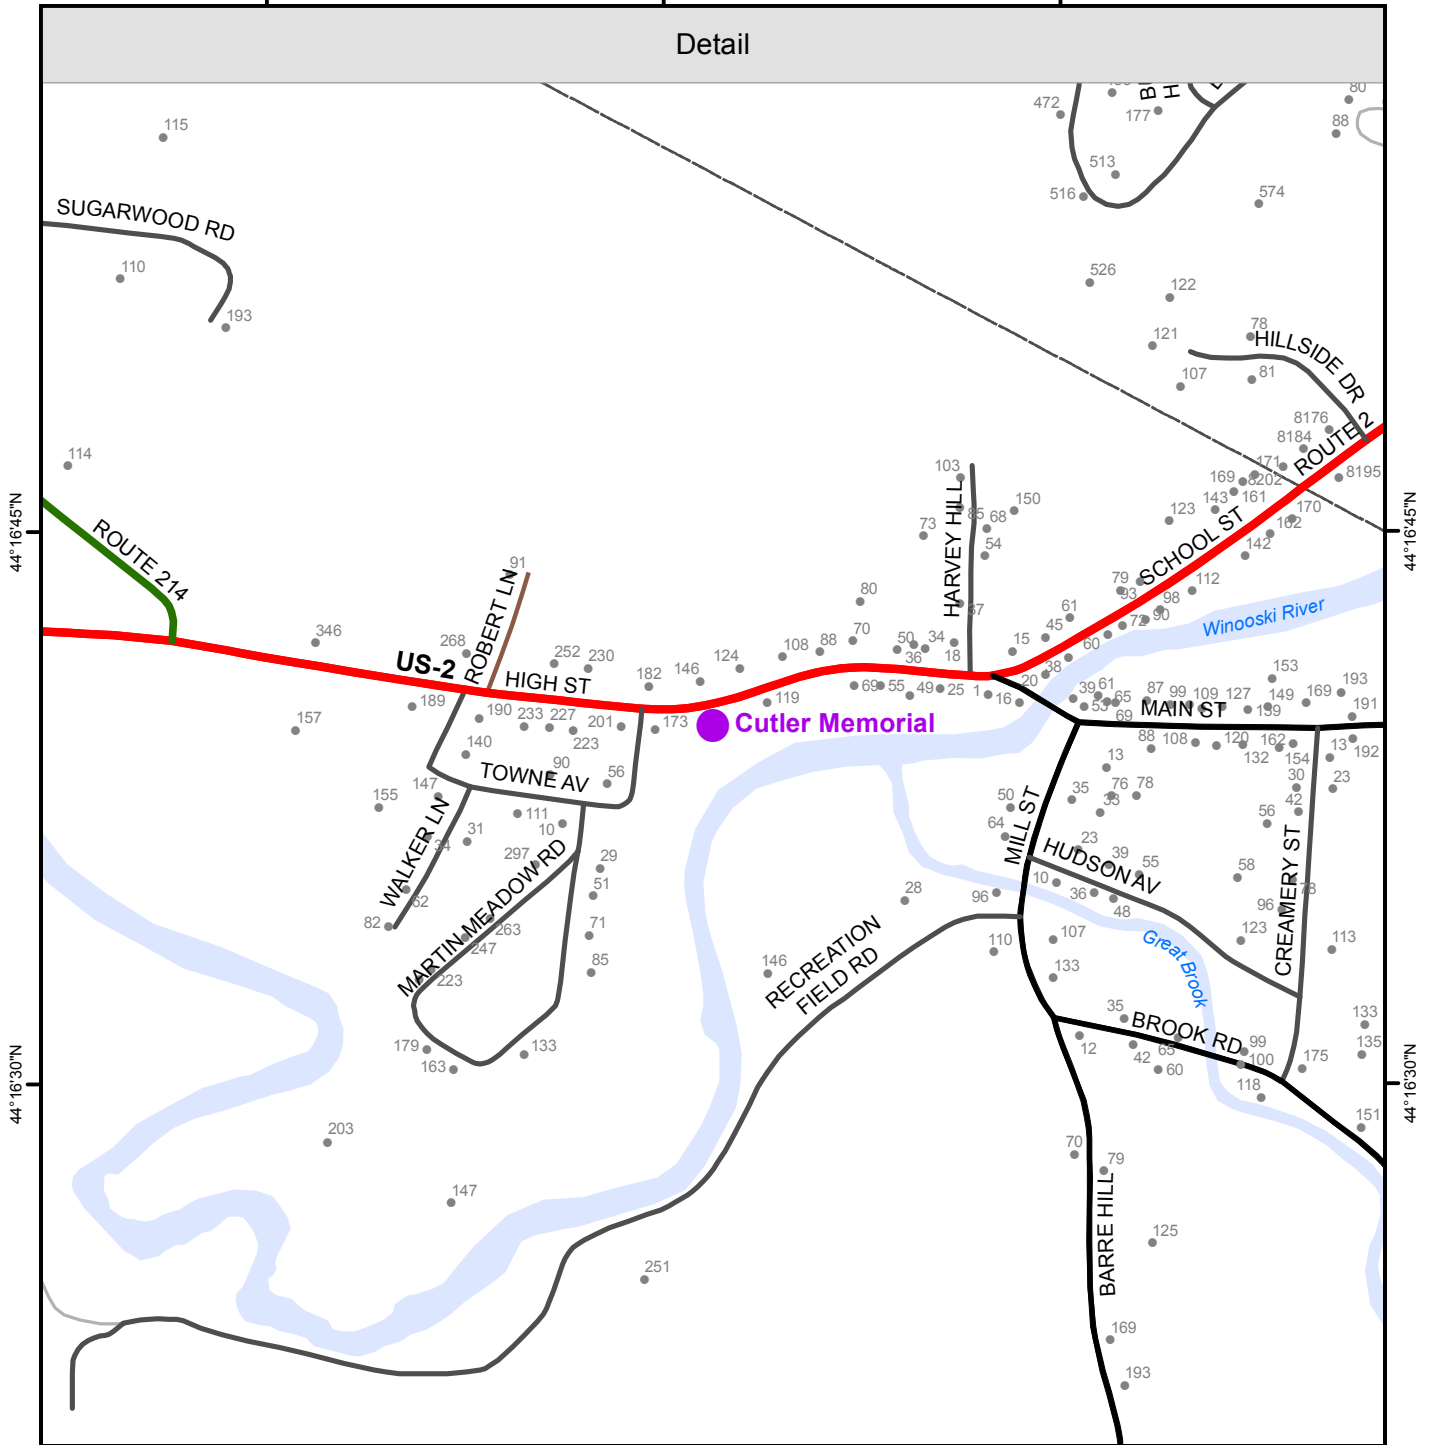

72°26'0"W

72°25'45"W

72°25'30"W

Detail

State

Town

Atlas of Vermont Public Libraries
Cutler Memorial
PLAINFIELD

E911 Address: 151 HIGH ST