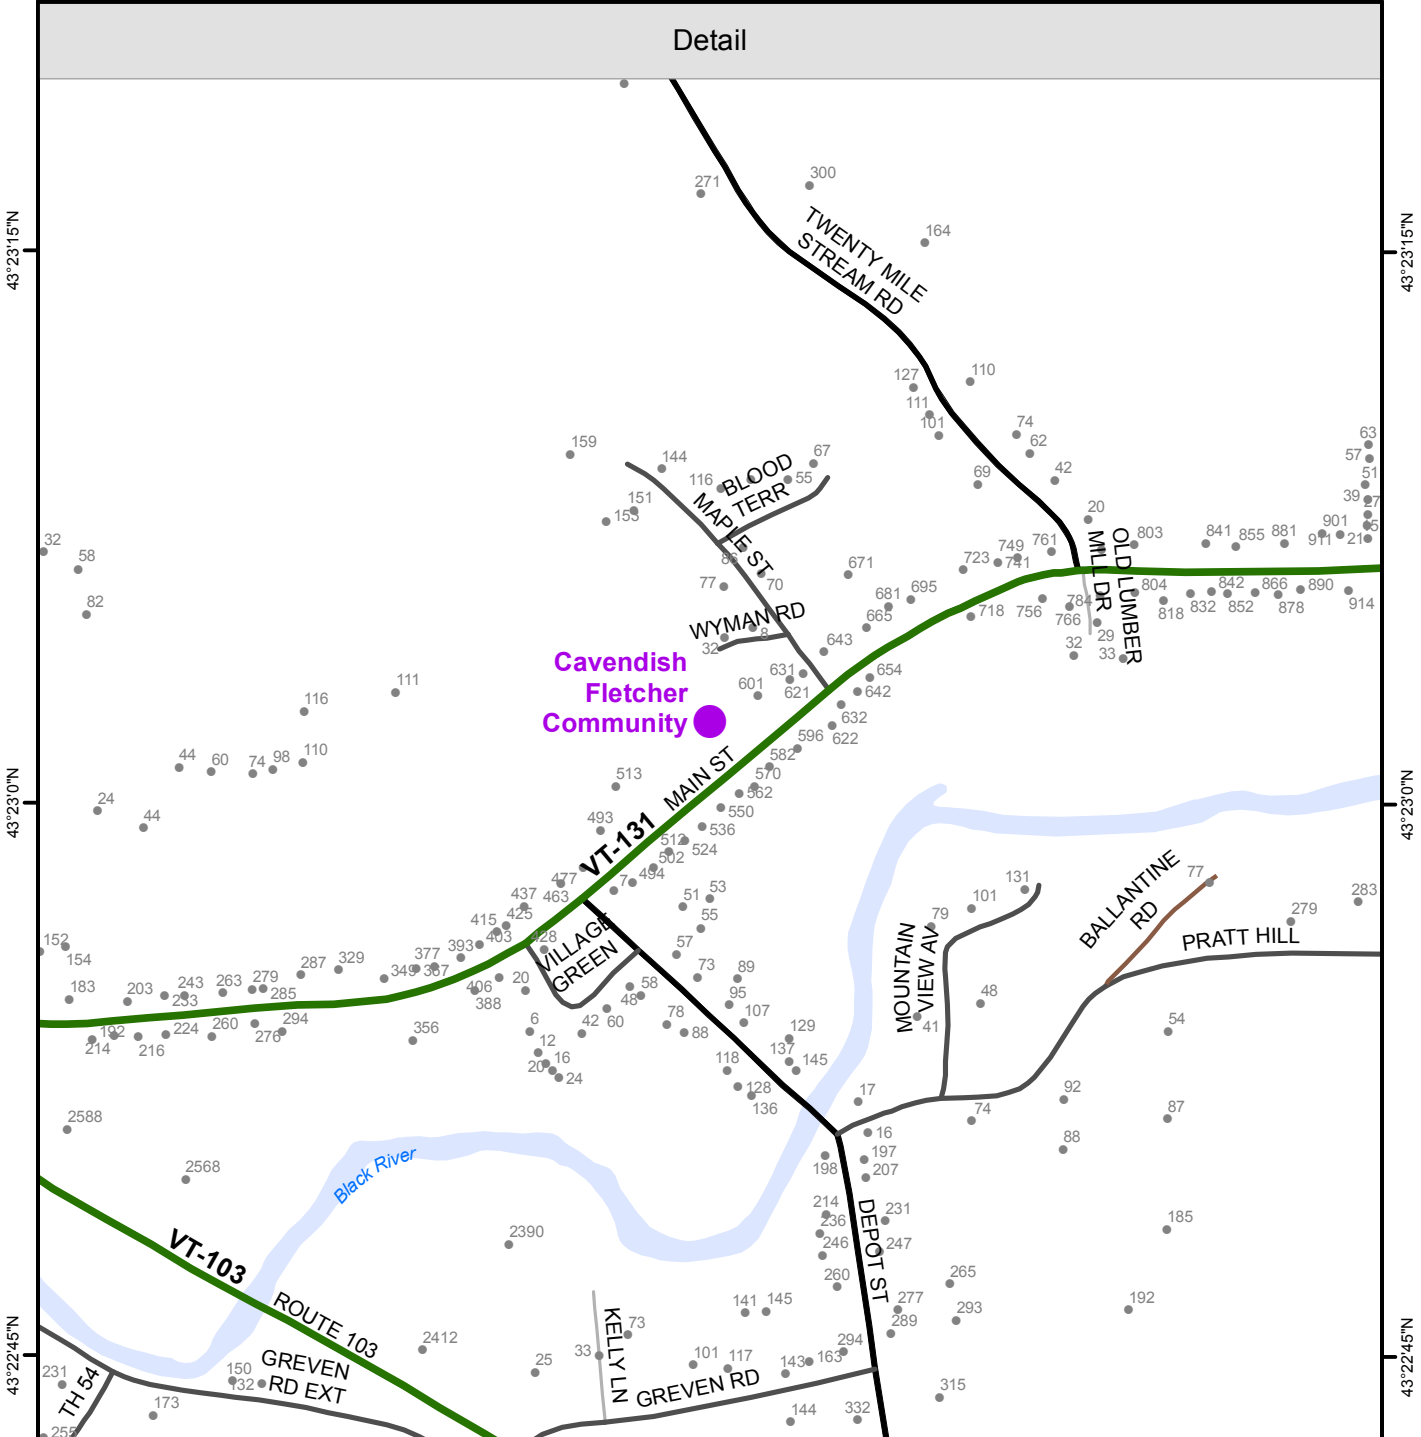

72°38'30"W

72°38'15"W

72°38'0"W

43°23'15"N

43°23'0"N

43°22'45"N

43°23'15"N

43°23'0"N

43°22'45"N

Atlas of Vermont Public Libraries
Cavendish Fletcher Community
CAVENDISH

E911 Address: 573 MAIN ST
 Mailing Address:
 PO Box 266
 Proctorsville, VT 05153
 Tel. (802) 226-7503
 Hours open: Please contact
 library for schedule