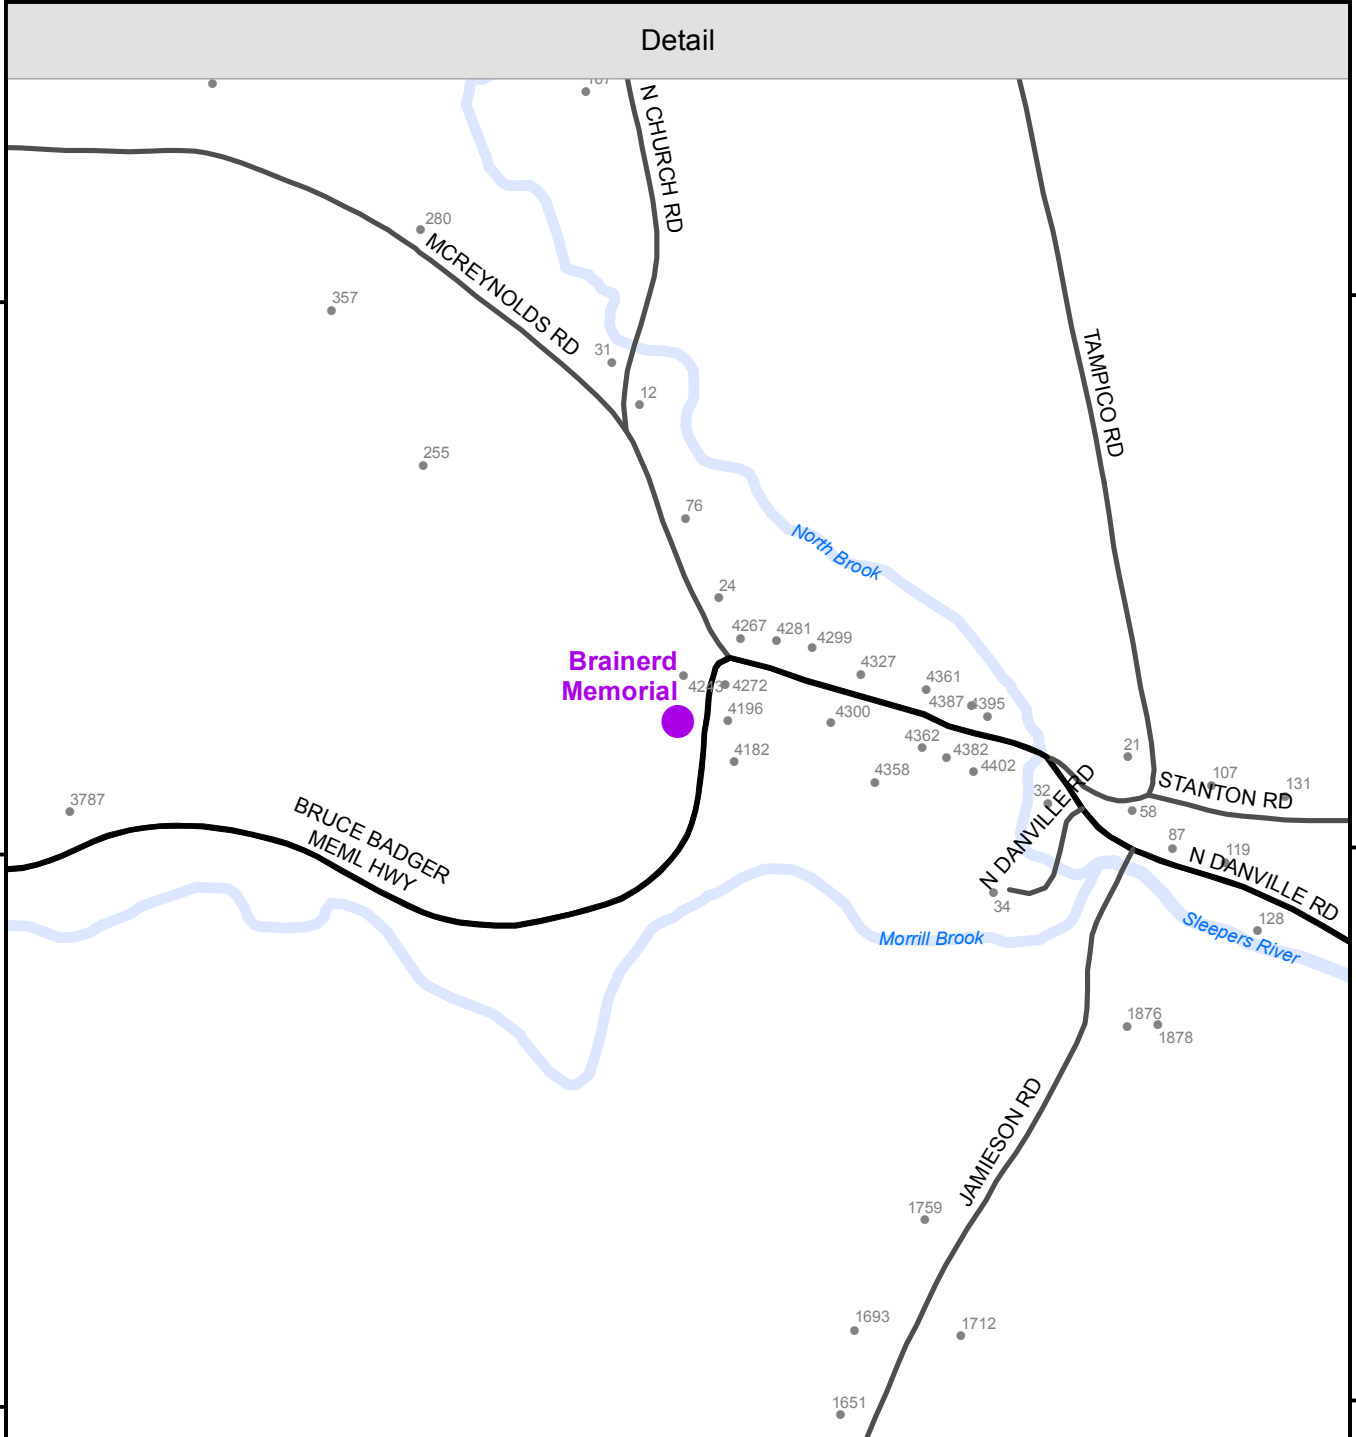

72°6'15"W

72°6'0"W

72°5'45"W

44°27'45"N

44°27'30"N

44°27'15"N

44°27'45"N

44°27'30"N

44°27'15"N

Detail

Brainerd Memorial

State

Town

Atlas of Vermont Public Libraries
Brainerd Memorial
DANVILLE

E911 Address: 4215 BRUCE BADGER MEML HWY

Mailing Address:
 4215 Bruce Badger Meml Hwy
 N. Danville, VT 05828