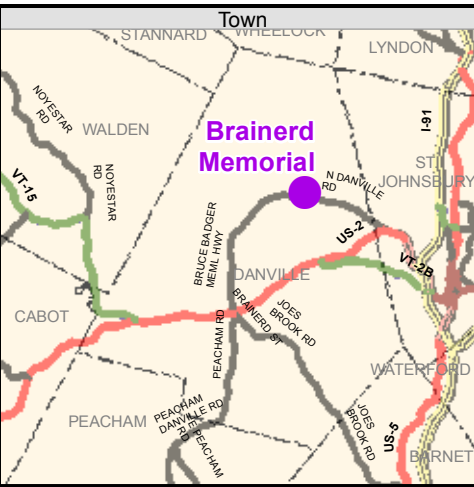

44°27'15"N

Detail

Brainerd Memorial

State

Town

Atlas of Vermont Public Libraries
Brainerd Memorial
DANVILLE

E911 Address: 4215 BRUCE BADGER MEML HWY

Mailing Address:
 4215 Bruce Badger Meml Hwy
 N. Danville, VT 05828