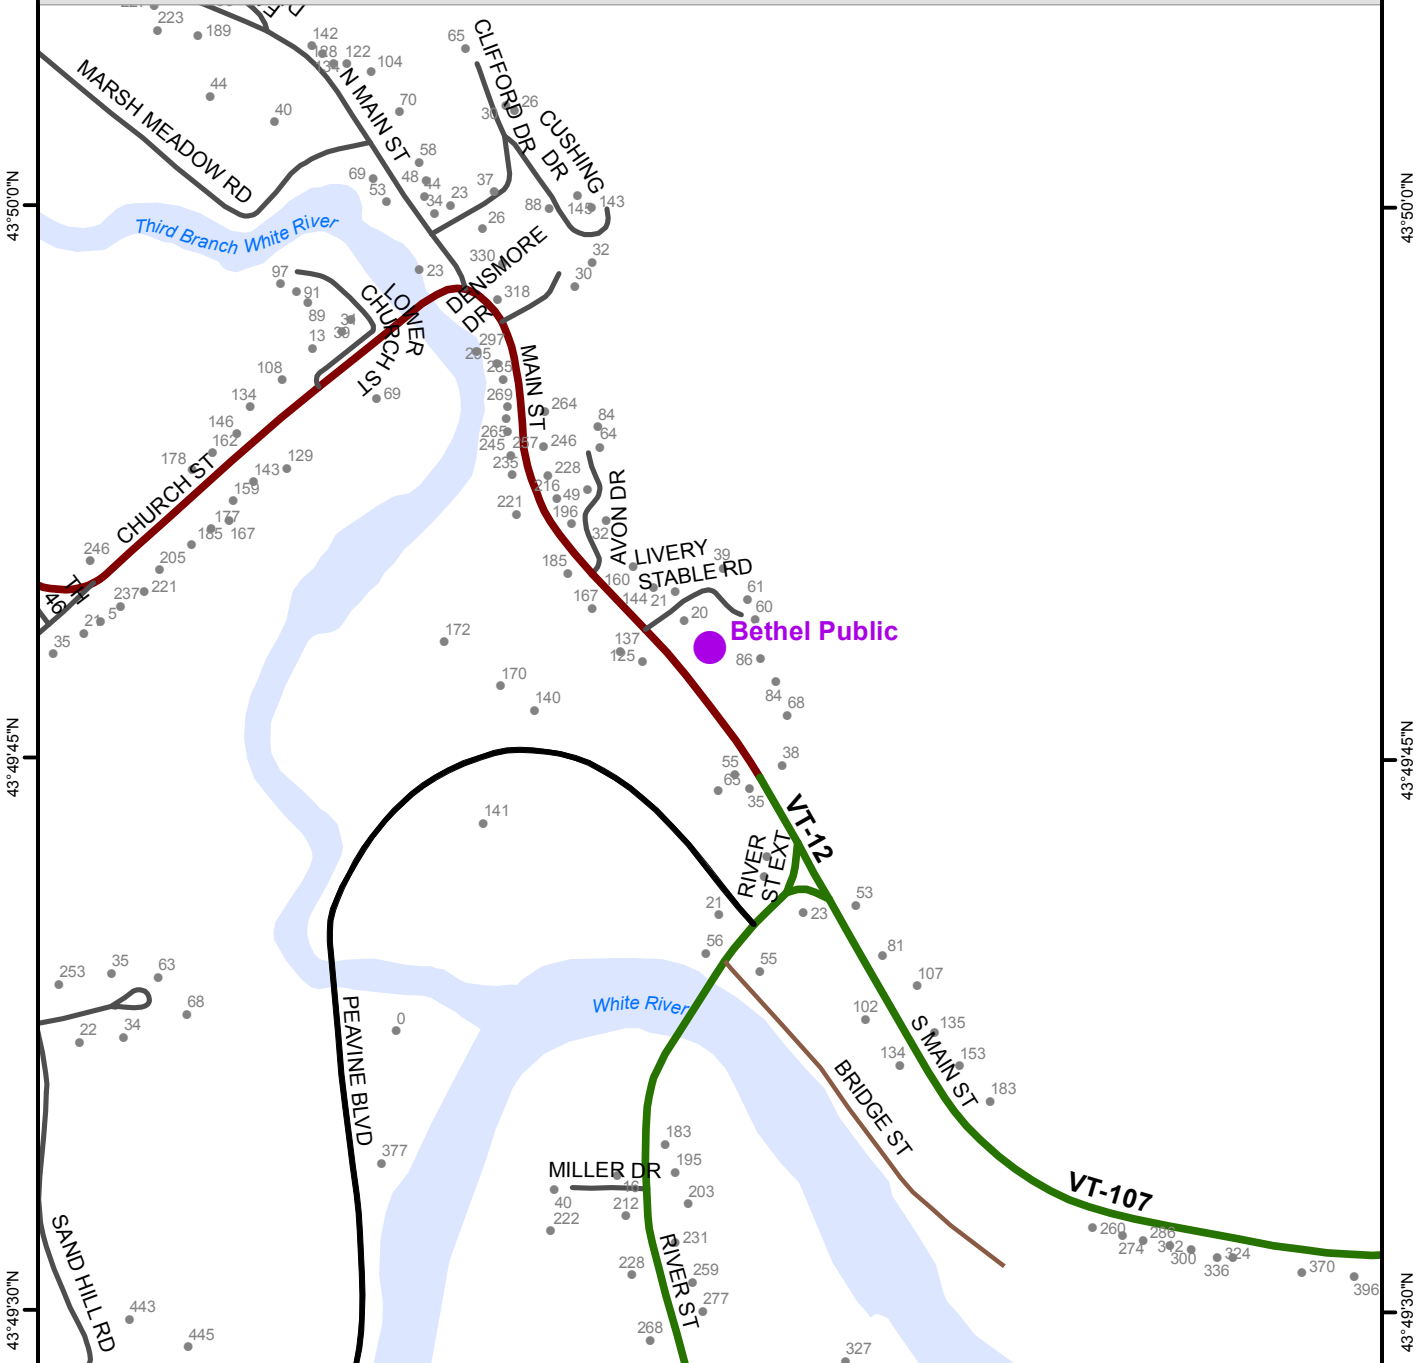

72°38'15"W

72°38'0"W

72°37'45"W

72°37'30"W

Detail

**Atlas of Vermont Public Libraries**  
**Bethel Public**  
**BETHEL**

E911 Address: 106 MAIN ST

Mailing Address: