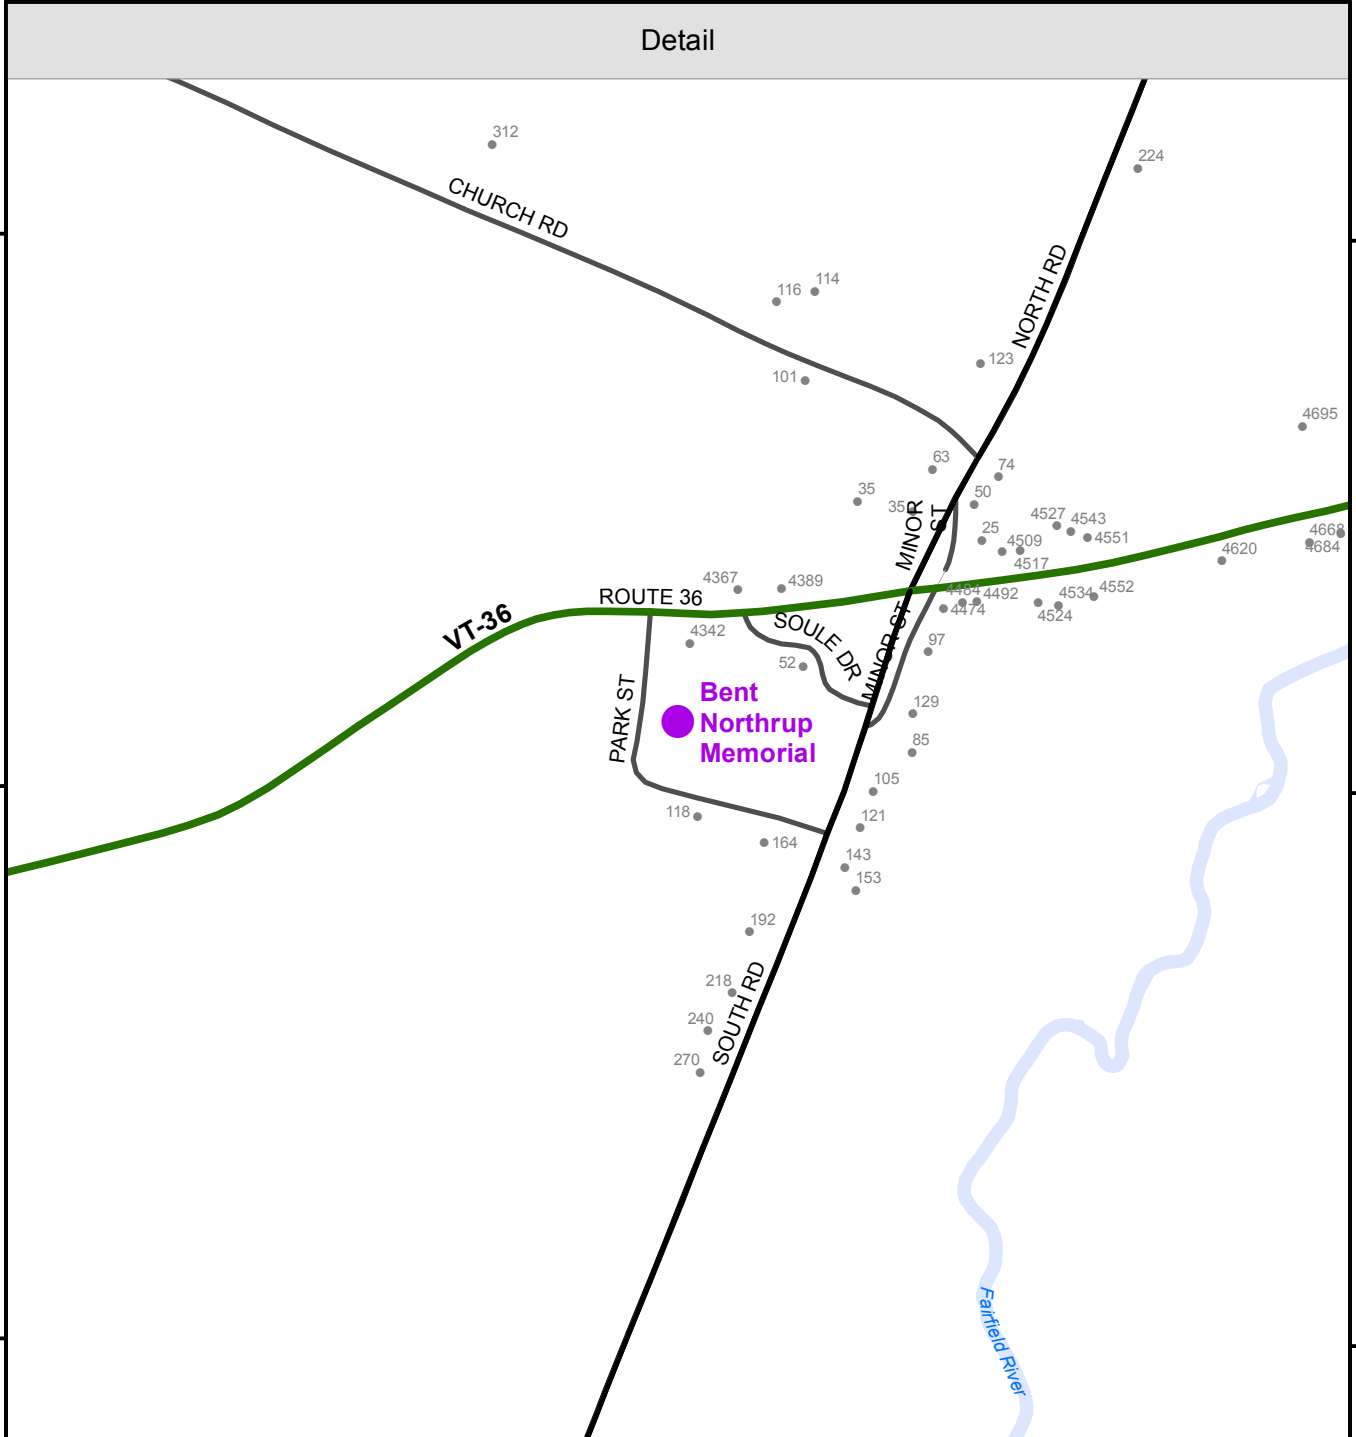

72°57'15"W 72°57'0"W 72°56'45"W 72°56'30"W

Detail

44°48'15"N
44°48'0"N
44°47'45"N

44°48'15"N
44°48'0"N
44°47'45"N

Atlas of Vermont Public Libraries
Bent Northrup Memorial
FAIRFIELD

E911 Address: 57 PARK ST