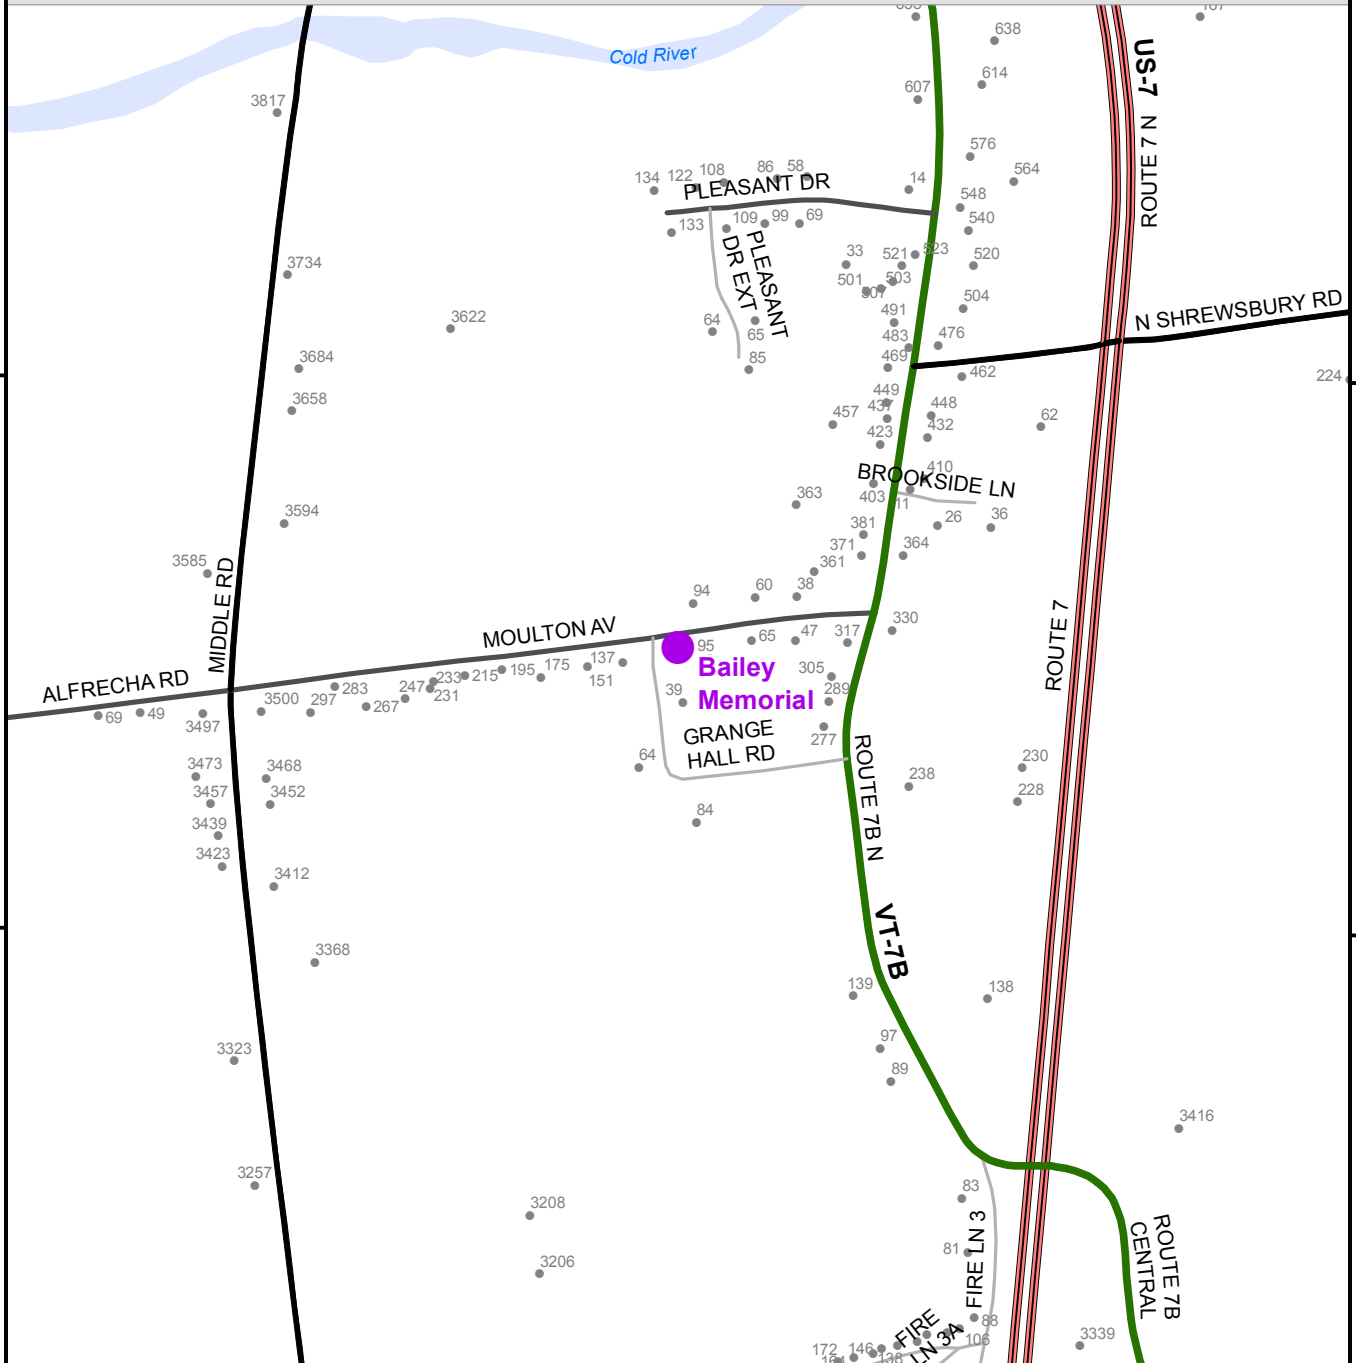

72°58'30"W

72°58'15"W

72°58'0"W

72°57'45"W

Detail

43°34'0"N

43°33'45"N

43°34'0"N

43°33'45"N

State

Town

Atlas of Vermont Public Libraries
Bailey Memorial
CLARENDON

E911 Address: 111 MOULTON AVE

Mailing Address:
 111 Moulton Ave
 N. Clarendon, VT 05759
 Tel. (802) 747-7743

Hours open: Please contact library for schedule